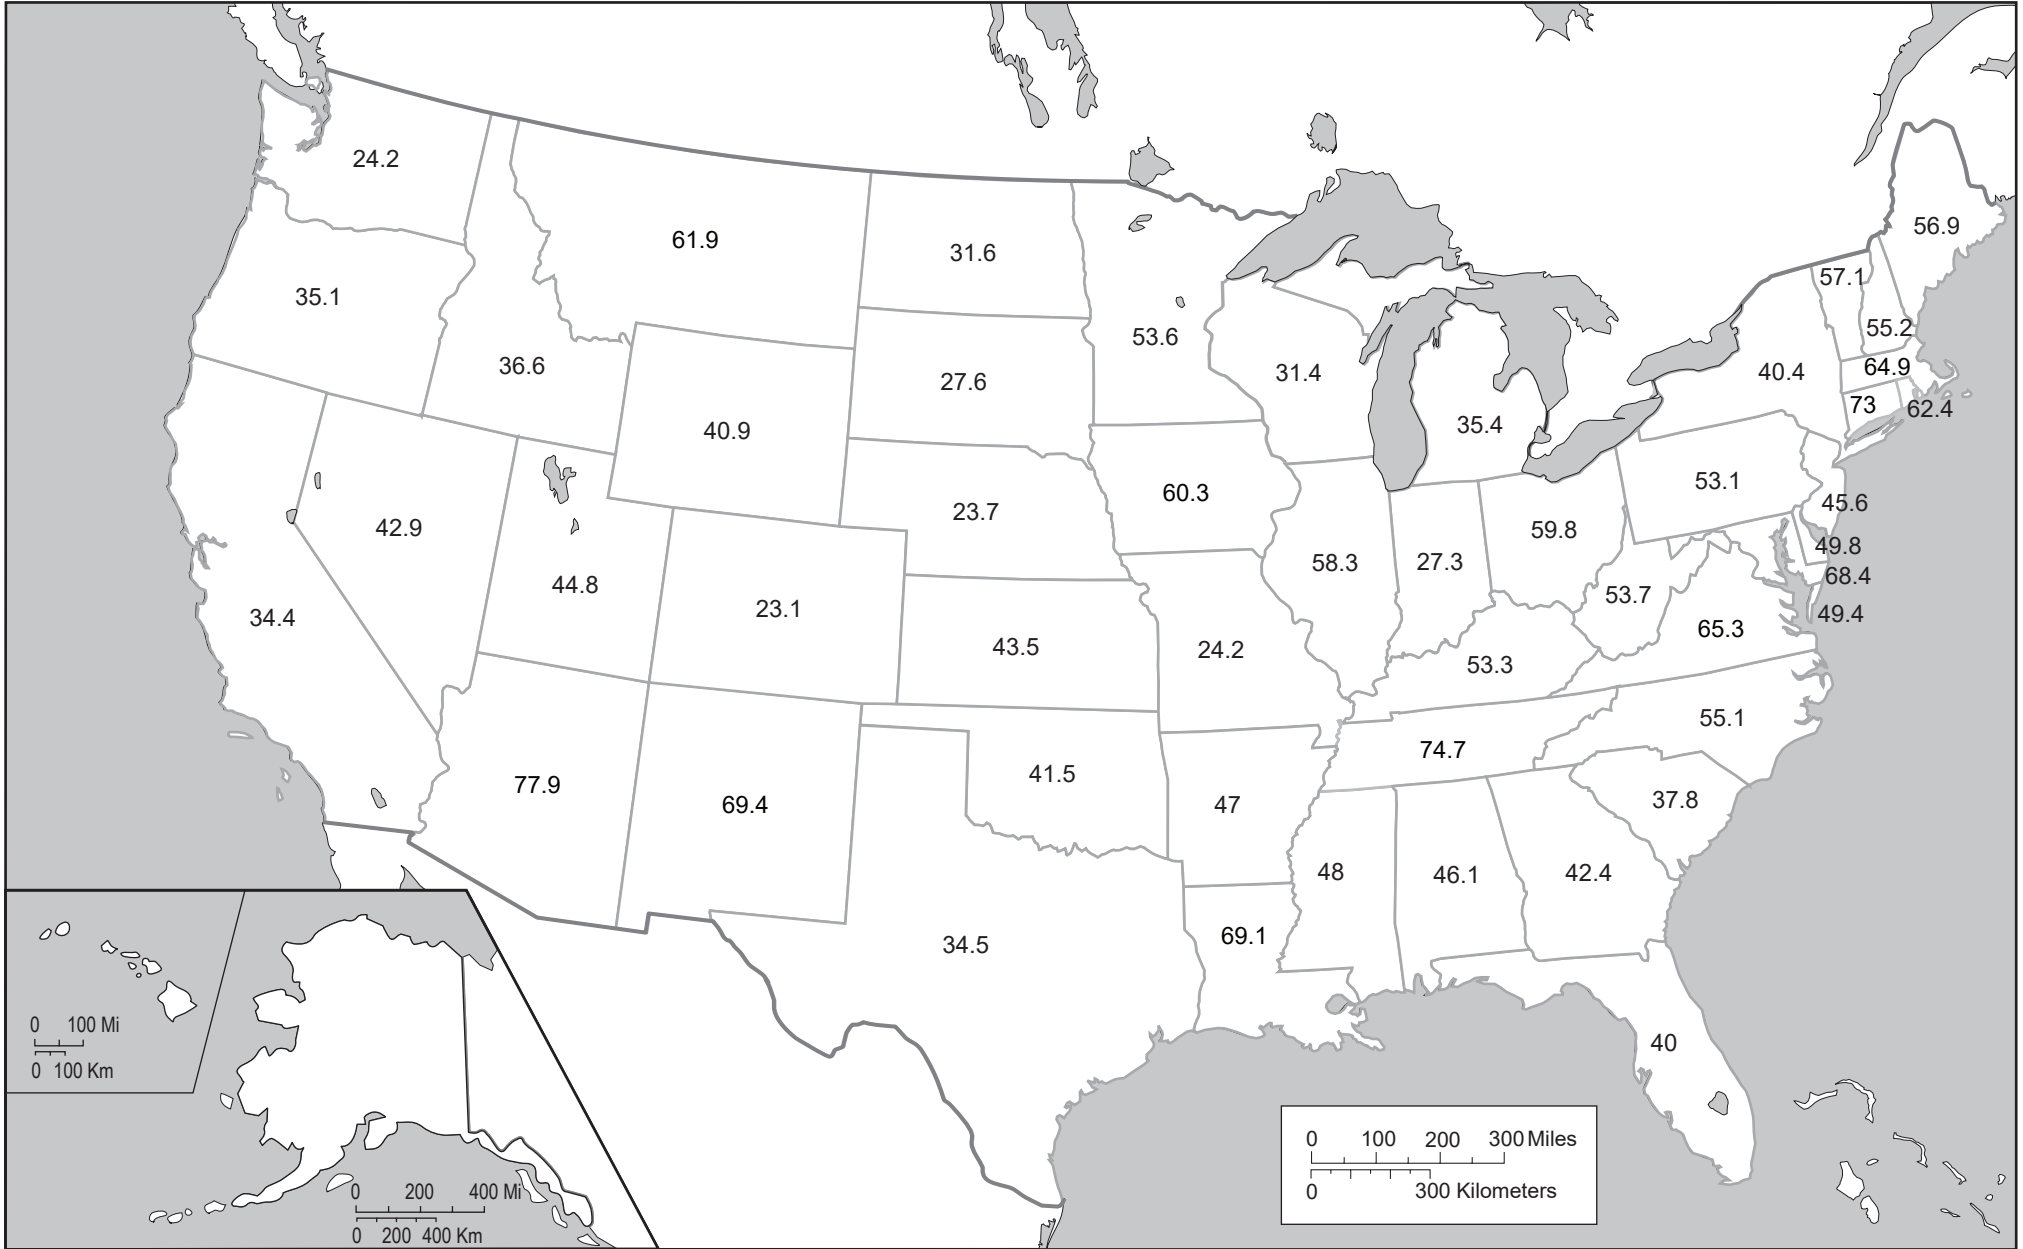

# Bee Loss in the United States, 2017-2018

**Percent of hives that died**

Higher than 60%

30 - 40%

50 - 60%

20 - 30%

40 - 50%

Information Unavailable