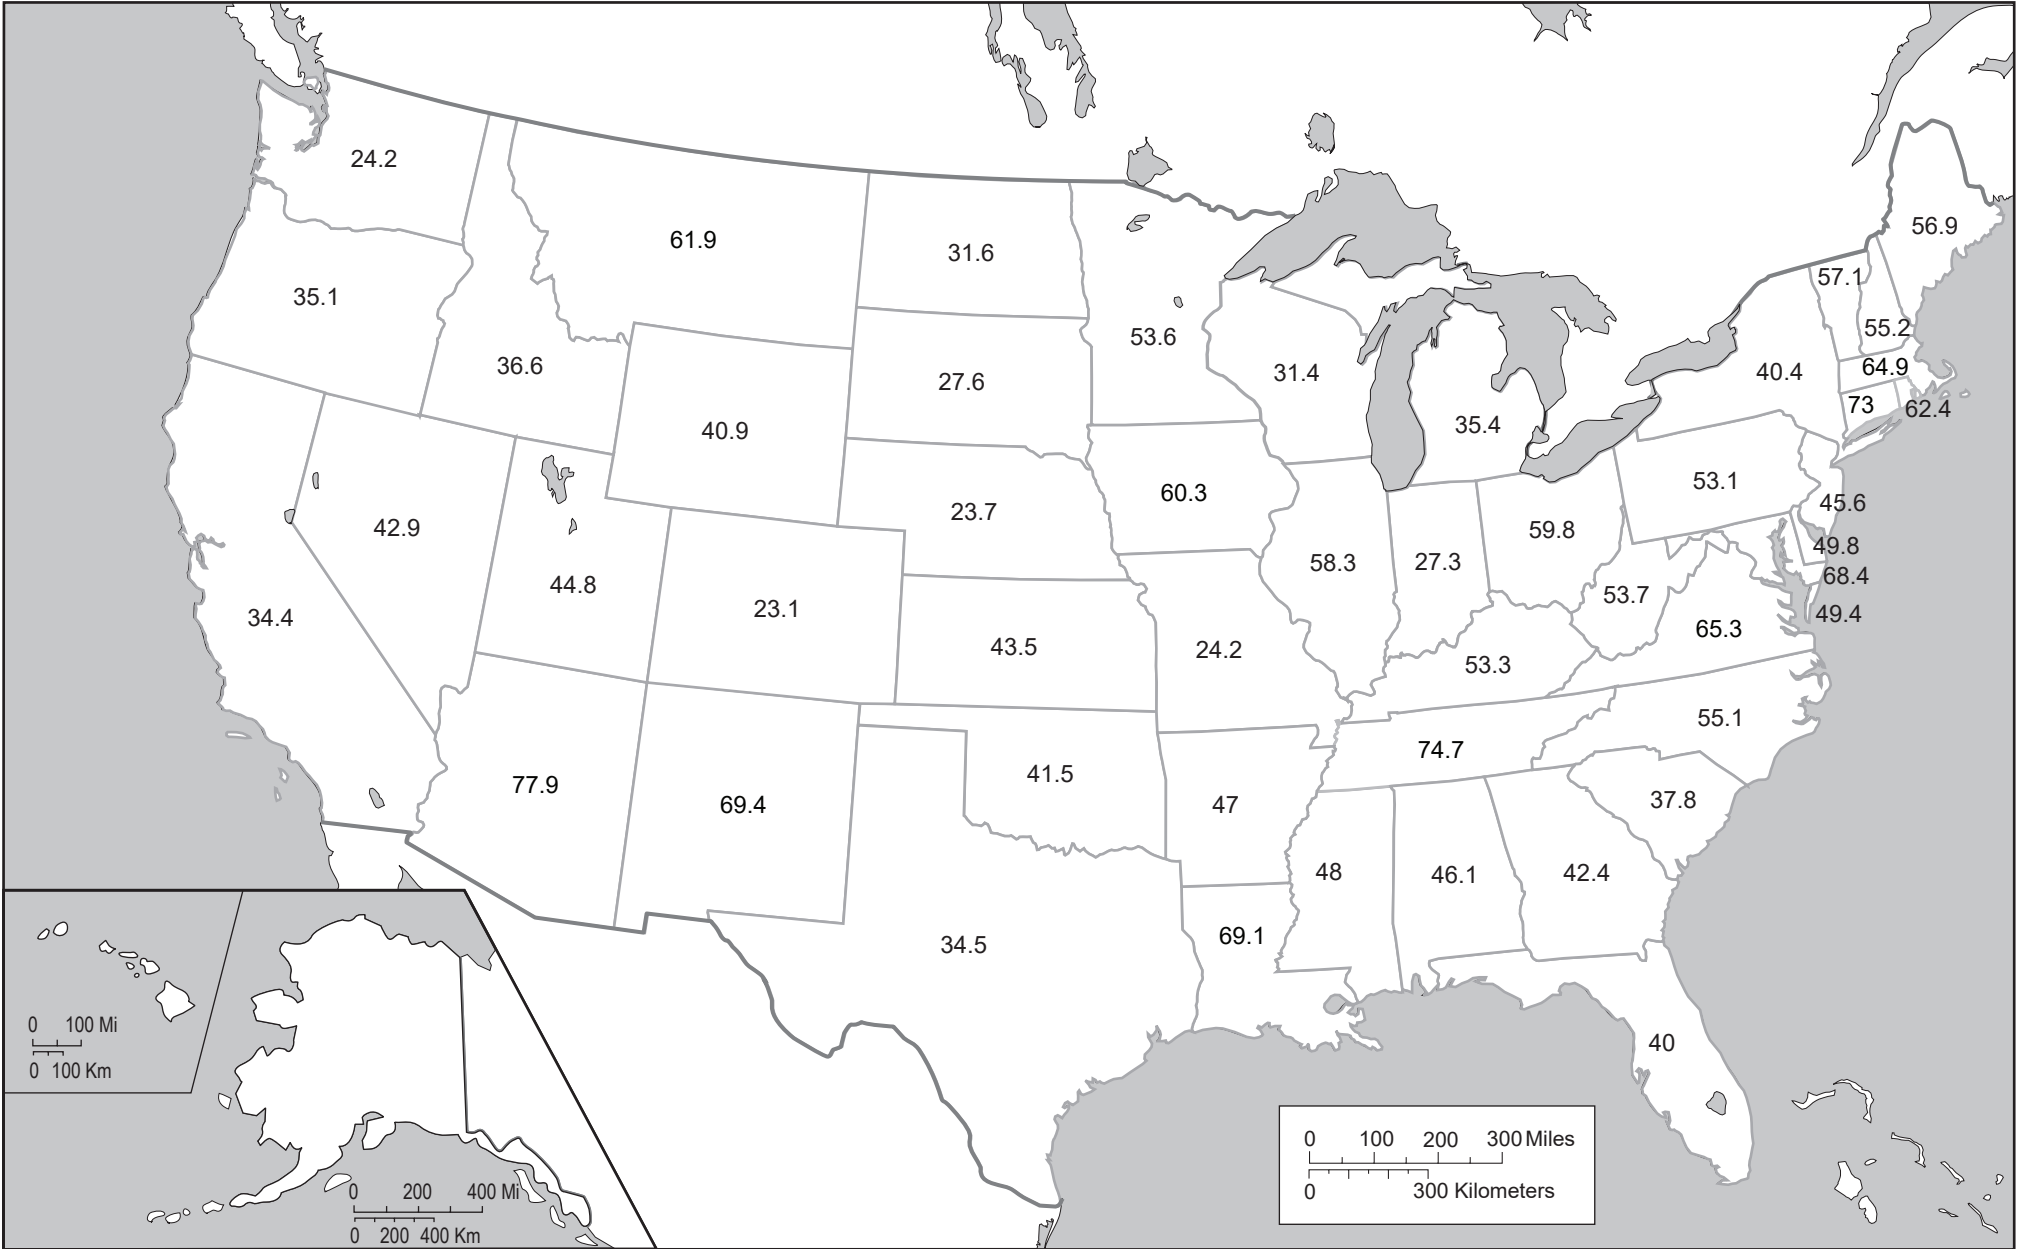

Bee Loss in the United States, 2017-2018

Percent of hives that died

Higher than 60%
50 - 60%
40 - 50%

30 - 40%
20 - 30%
Information Unavailable

Courtesy: Arizona Geographic Alliance
<http://geoalliance.asu.edu>
School of Geographical Sciences and Urban Planning
Arizona State University
Becky L. Eden