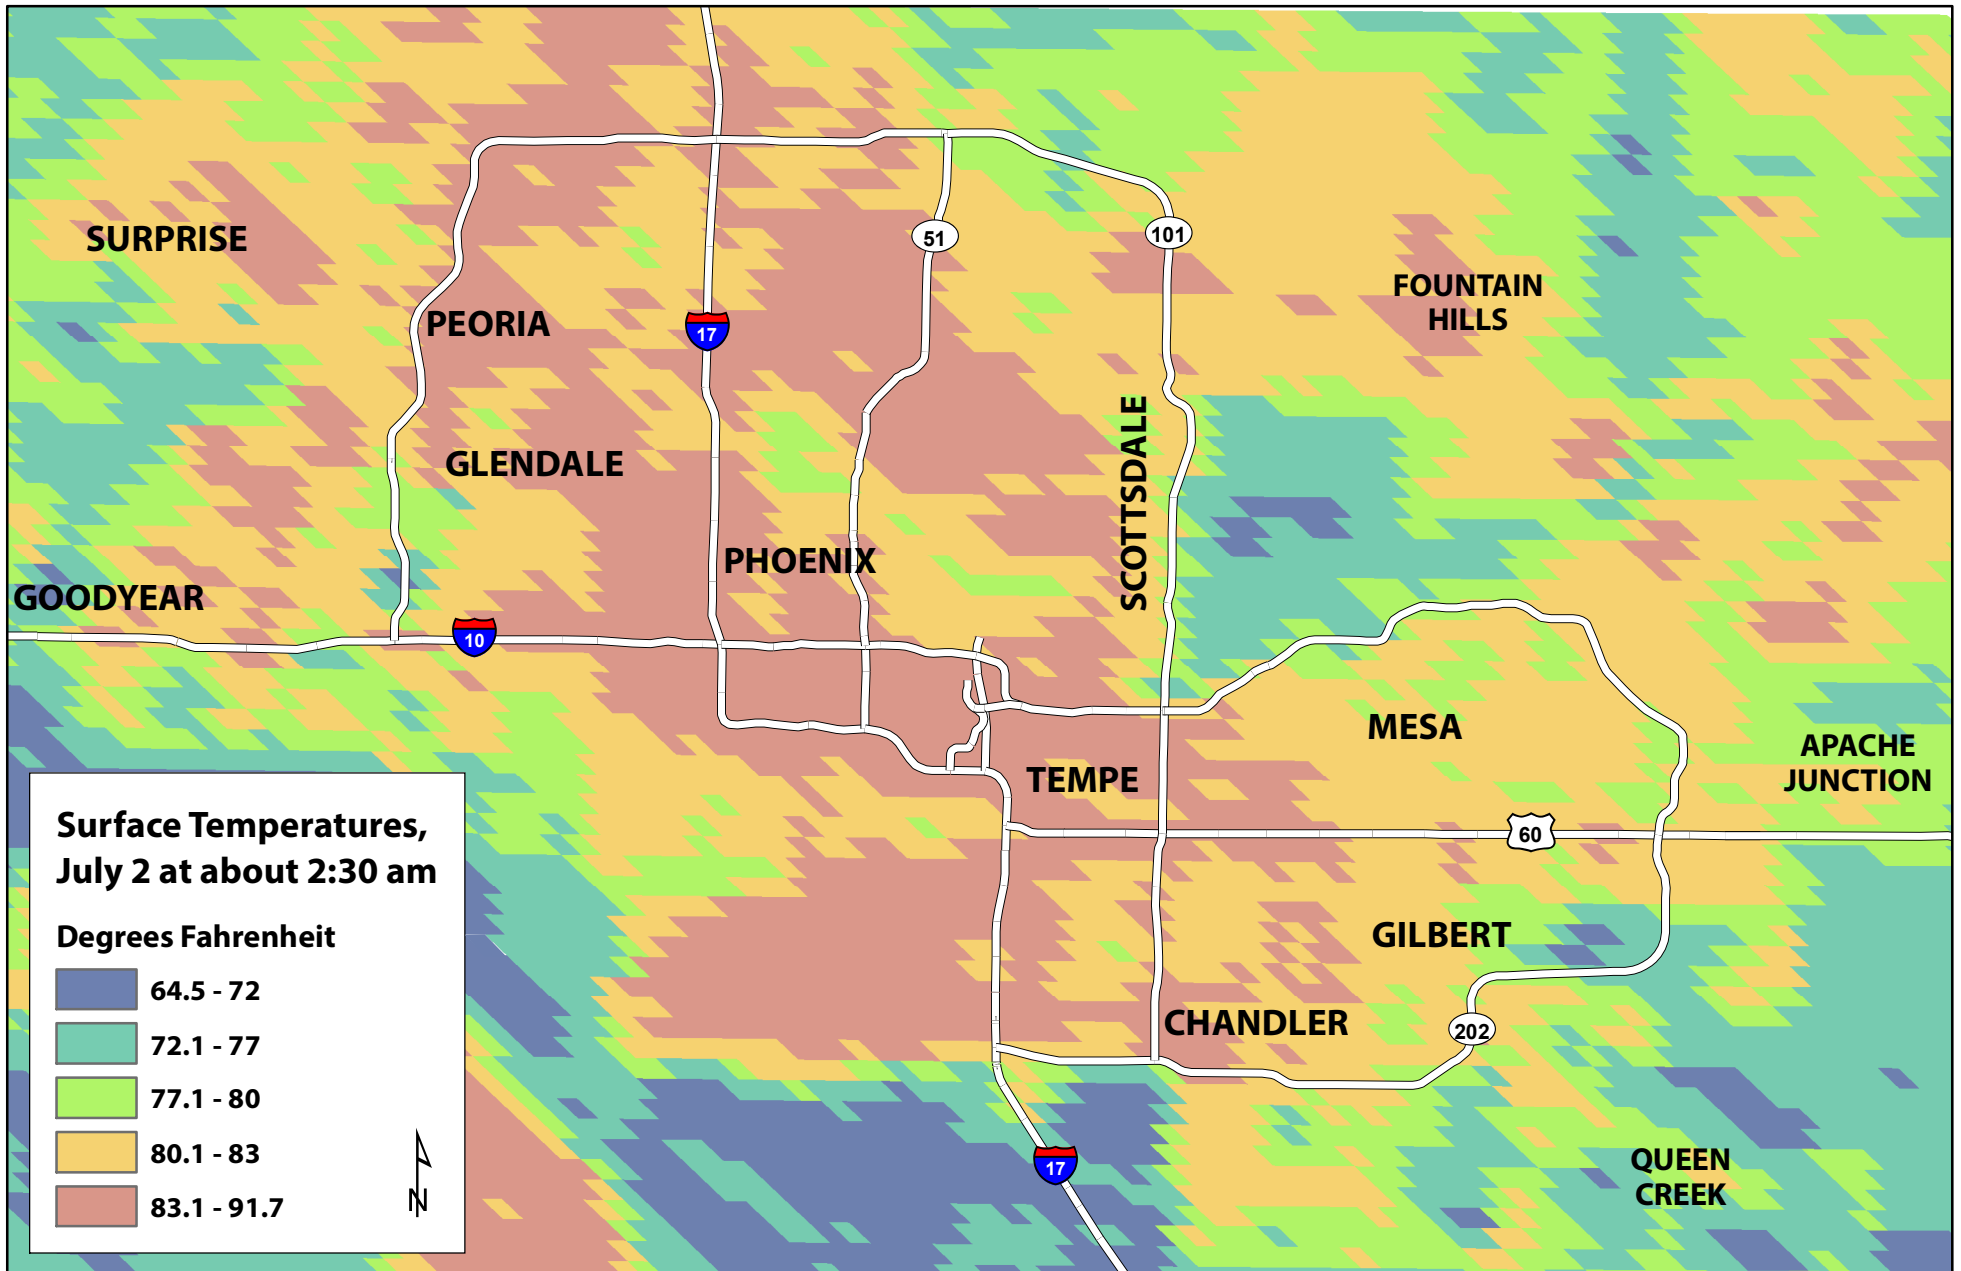

# Phoenix Nighttime Surface Temperatures, July 2, 2018

0 1 2 3 4 5 10 Miles