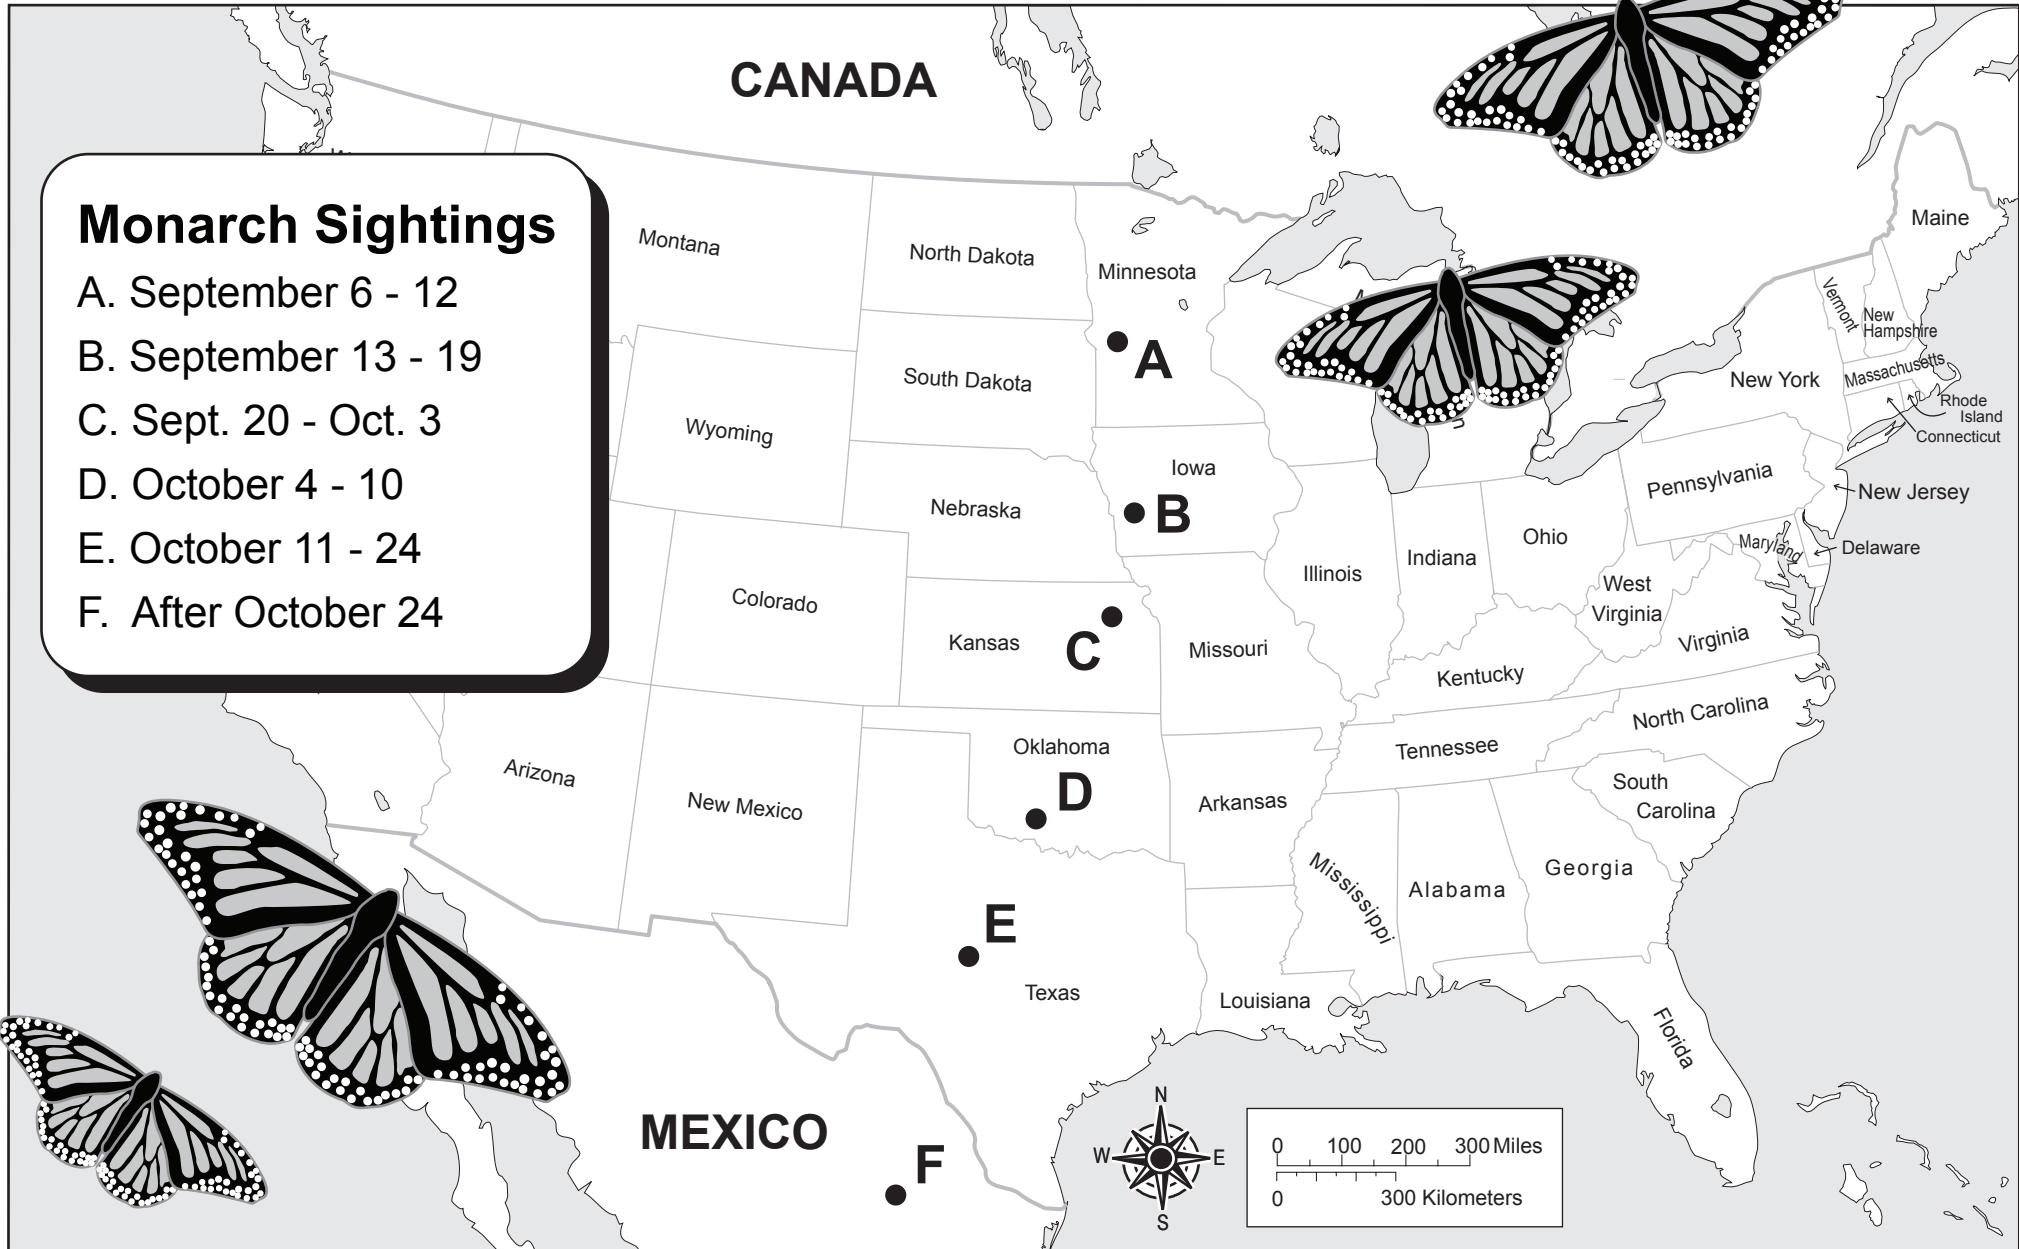

Monarch Butterfly Fall Migration Path

http://www.learner.org/jnorth/maps/monarch_peak_fall2014.html used for 2014 data.