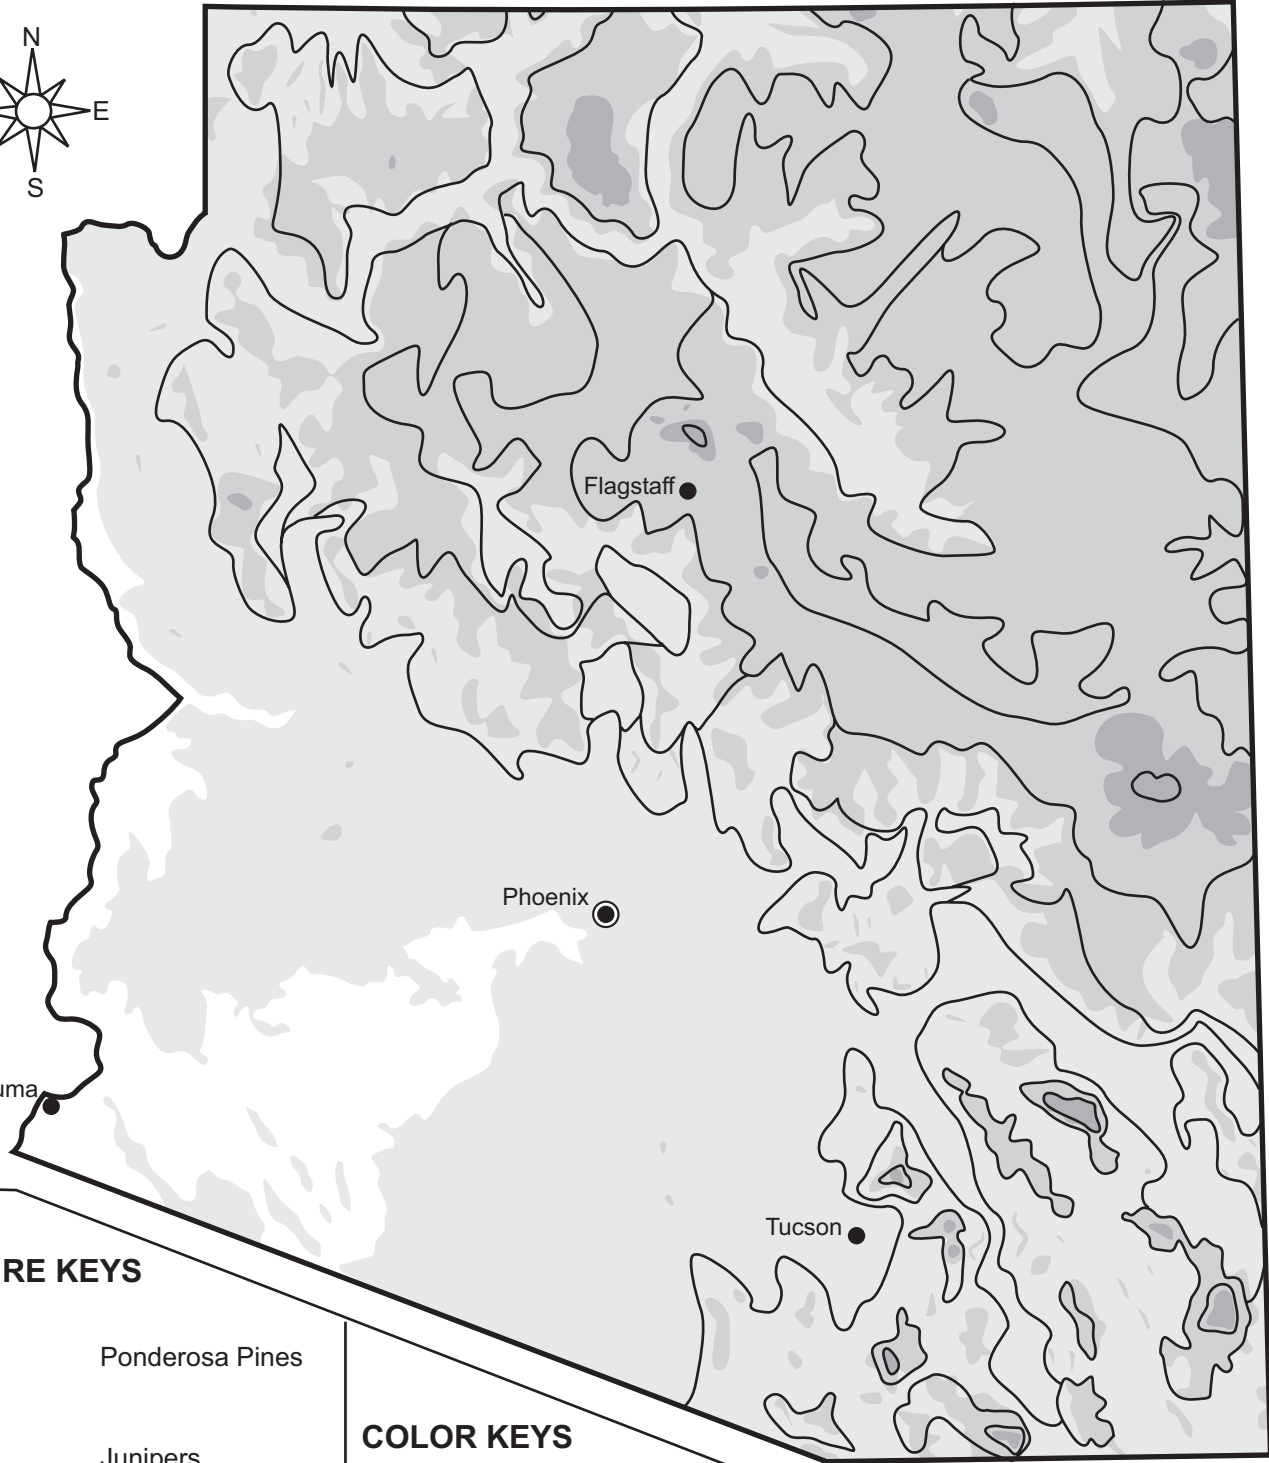

# Arizona's Biomes and Elevation

AZ\_Biomes\_elev.pdf04

## PICTURE KEYS

Ponderosa Pines

Junipers

Pinyon Pines

Joshua Trees

Saguaros

## COLOR KEYS

Tundra

Forests

Woodland

Chaparral

Desert Grasslands

Desert

## Elevation:

Above 8000 ft.  
5000 - 8000 ft.  
1000 - 5000 ft.  
0 - 1000 ft.