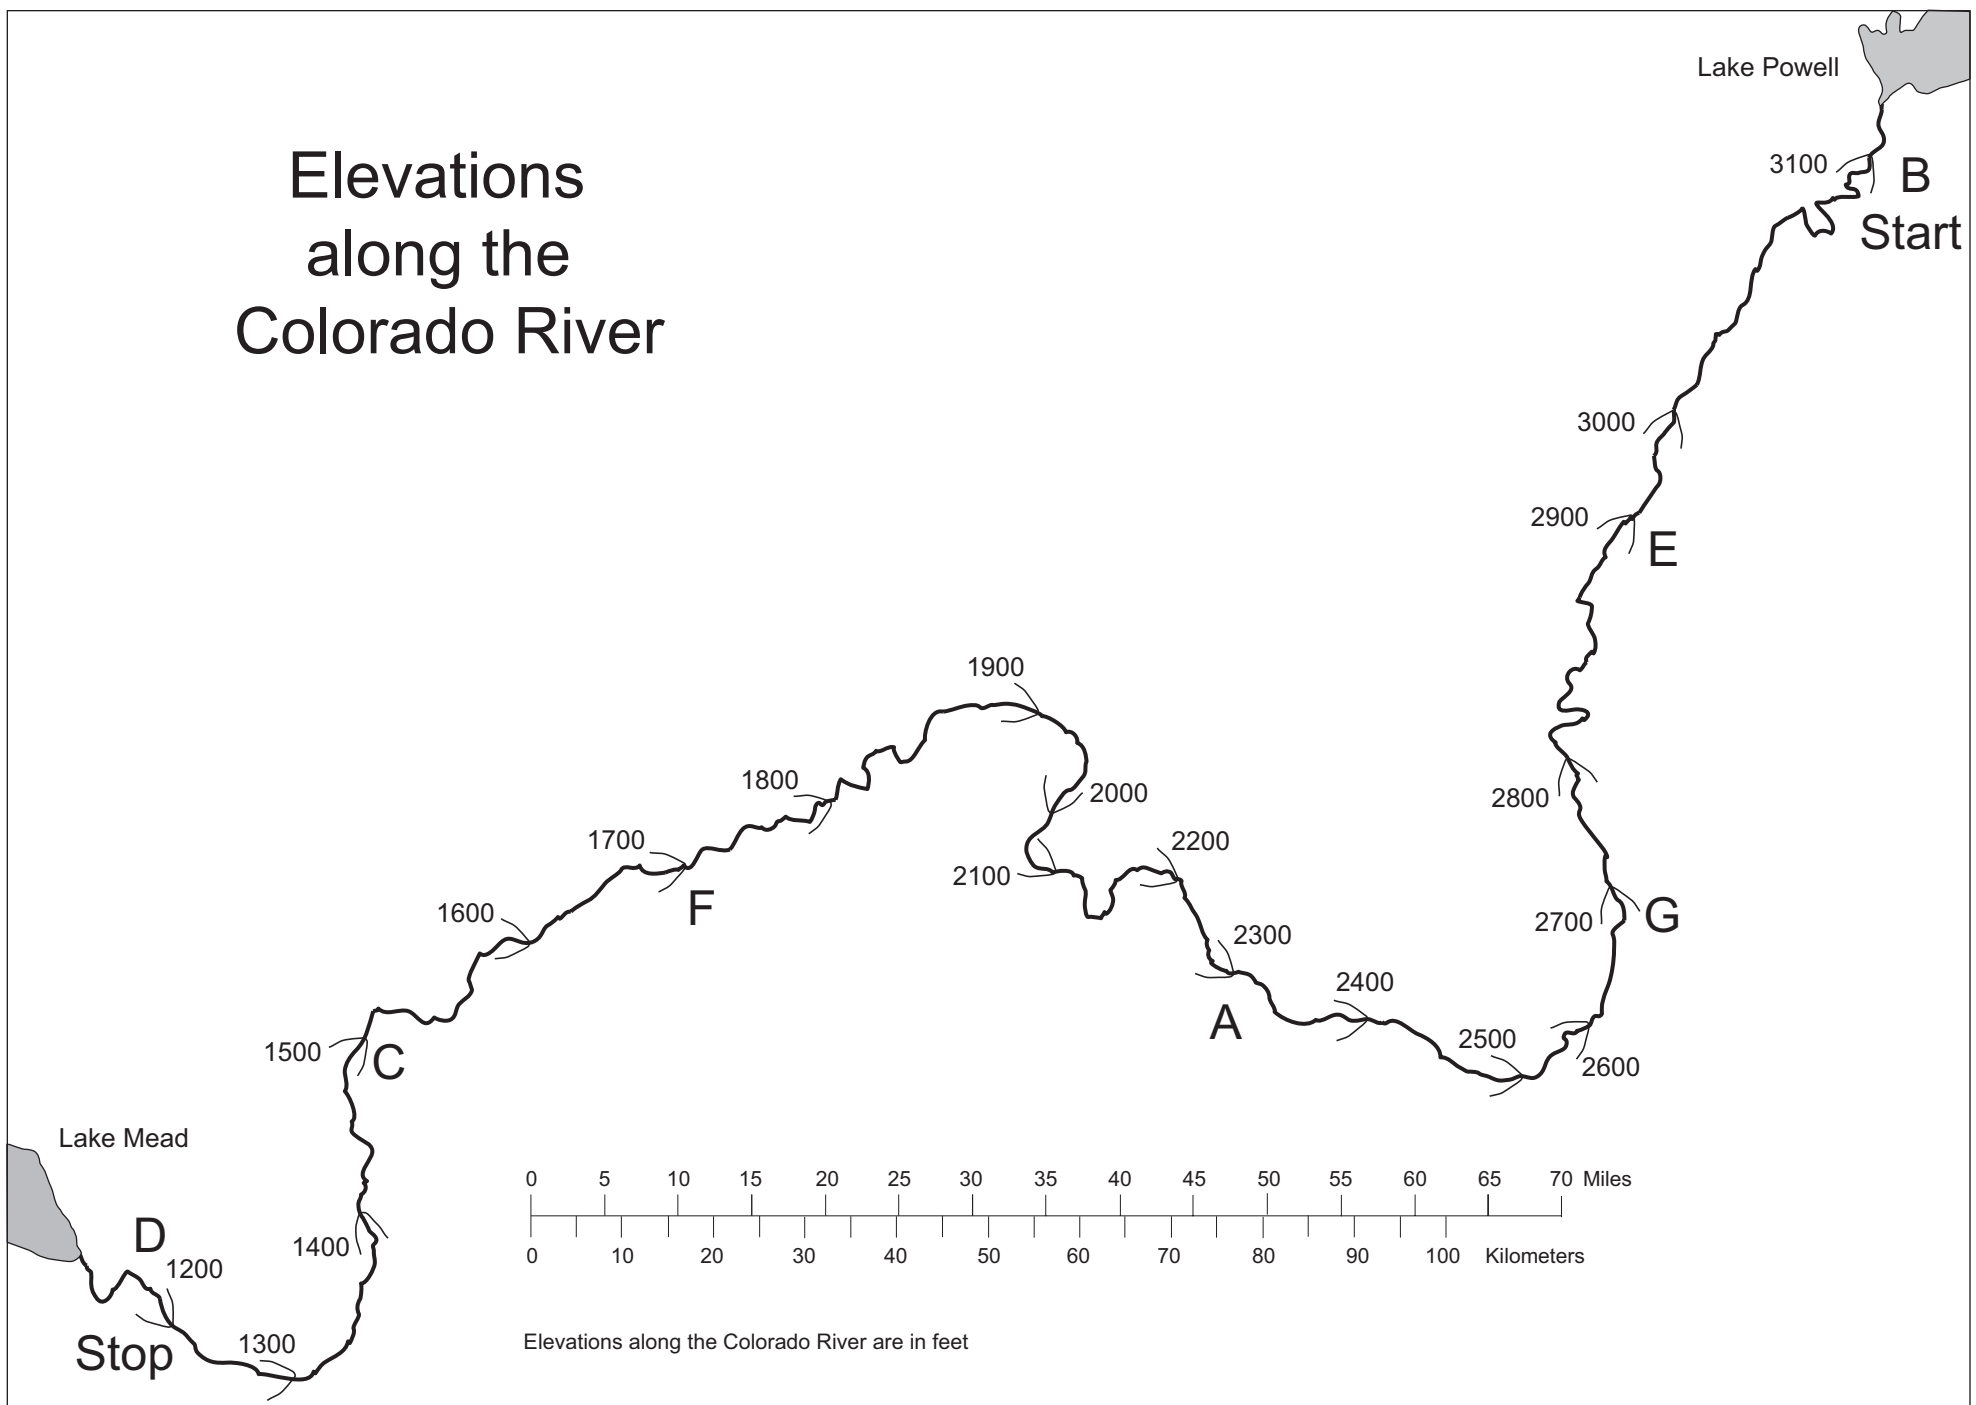

Elevations along the Colorado River

Elevations along the Colorado River are in feet

Courtesy: Arizona Geographic Alliance
Department of Geography, Arizona State University
Susan Westhouse

Projection: UTM Zone 12, State Plane NAD 83