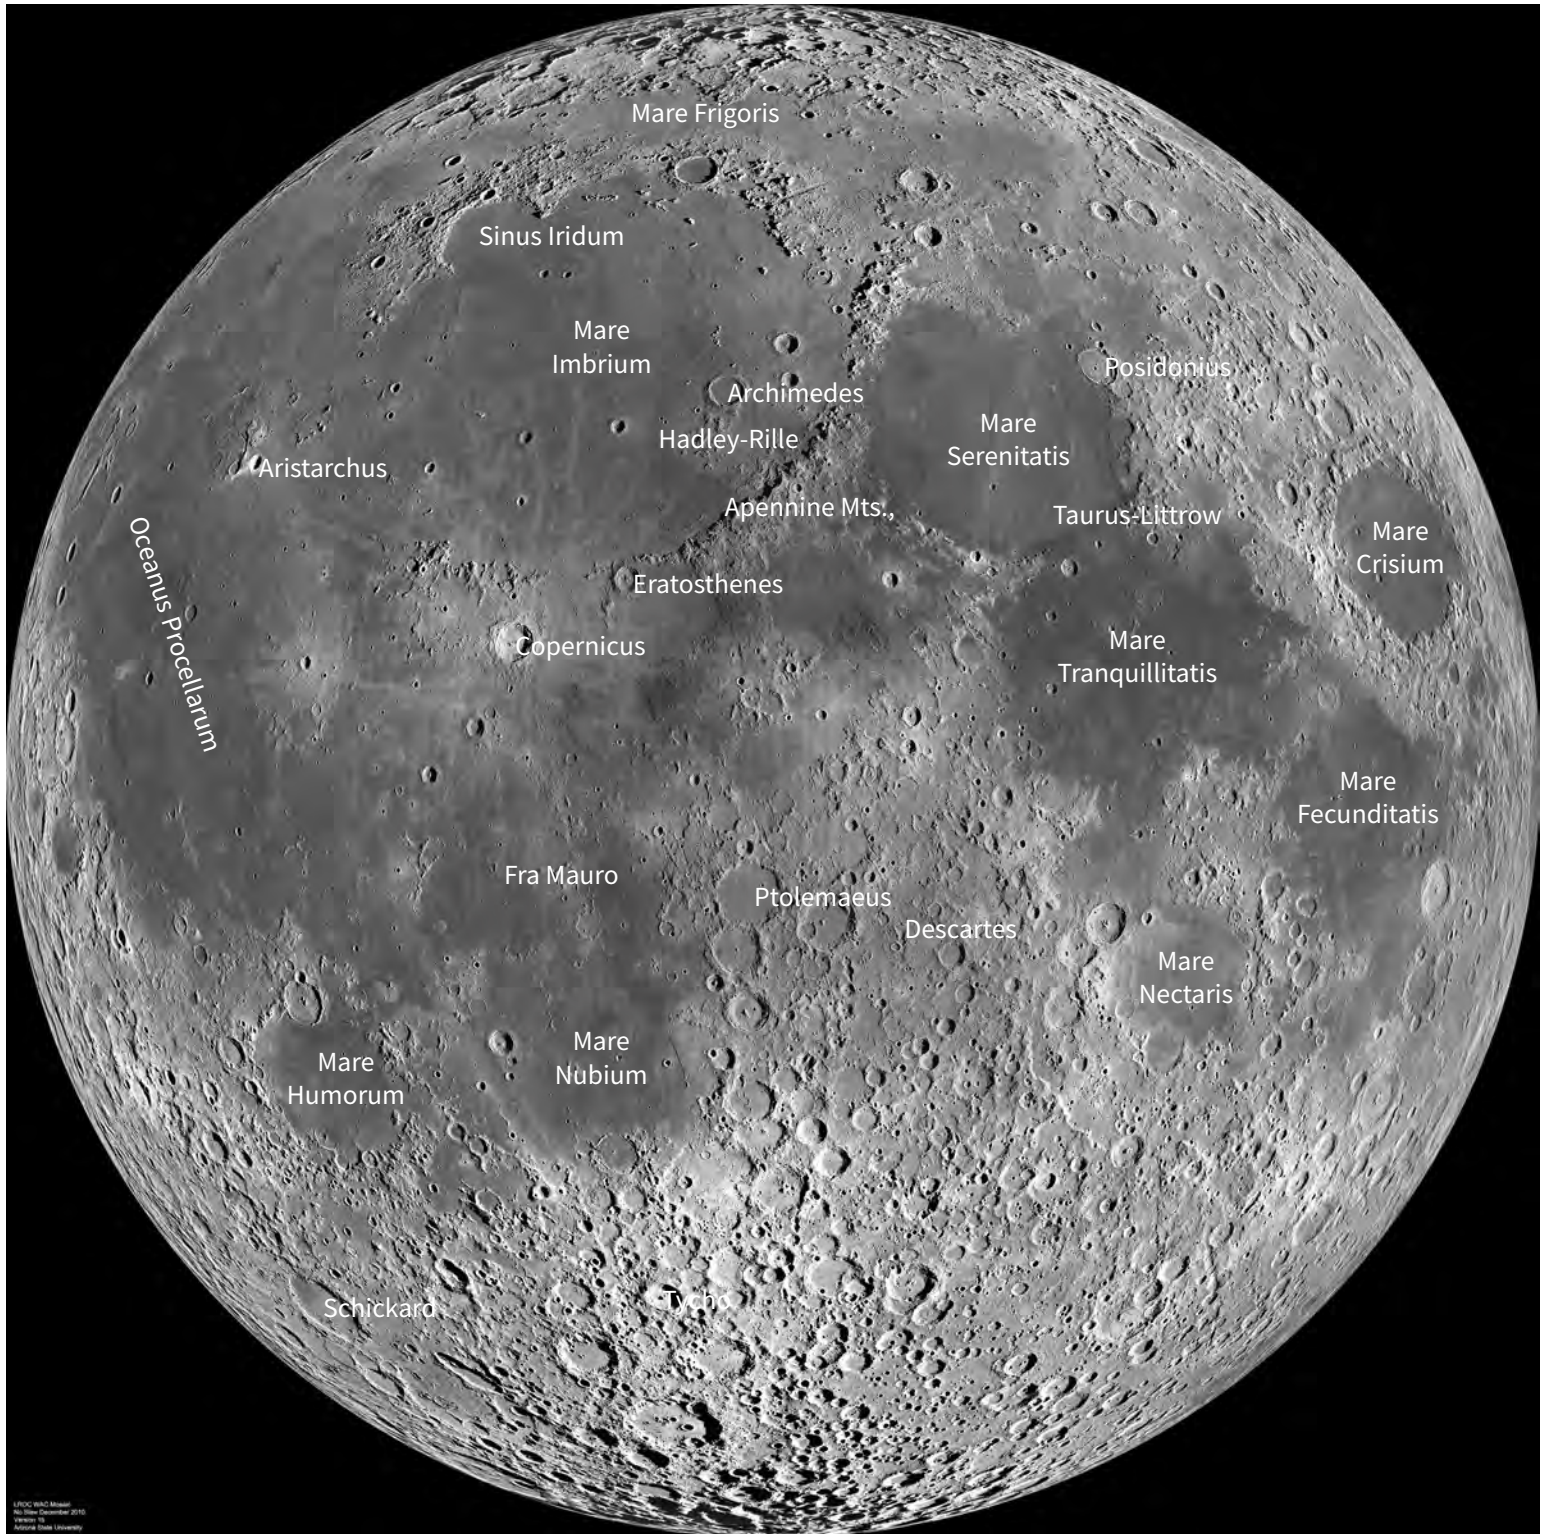

# NEAR SIDE OF THE MOON

**Courtesy:**

Arizona Geographic Alliance  
School of Geographical Sciences and Urban Planning  
Arizona State University

<http://geoalliance.asu.edu>

Map source: NASA/GSFC/Arizona State University, acquired Dec 2010,  
<http://lroc.sese.asu.edu/posts/293>