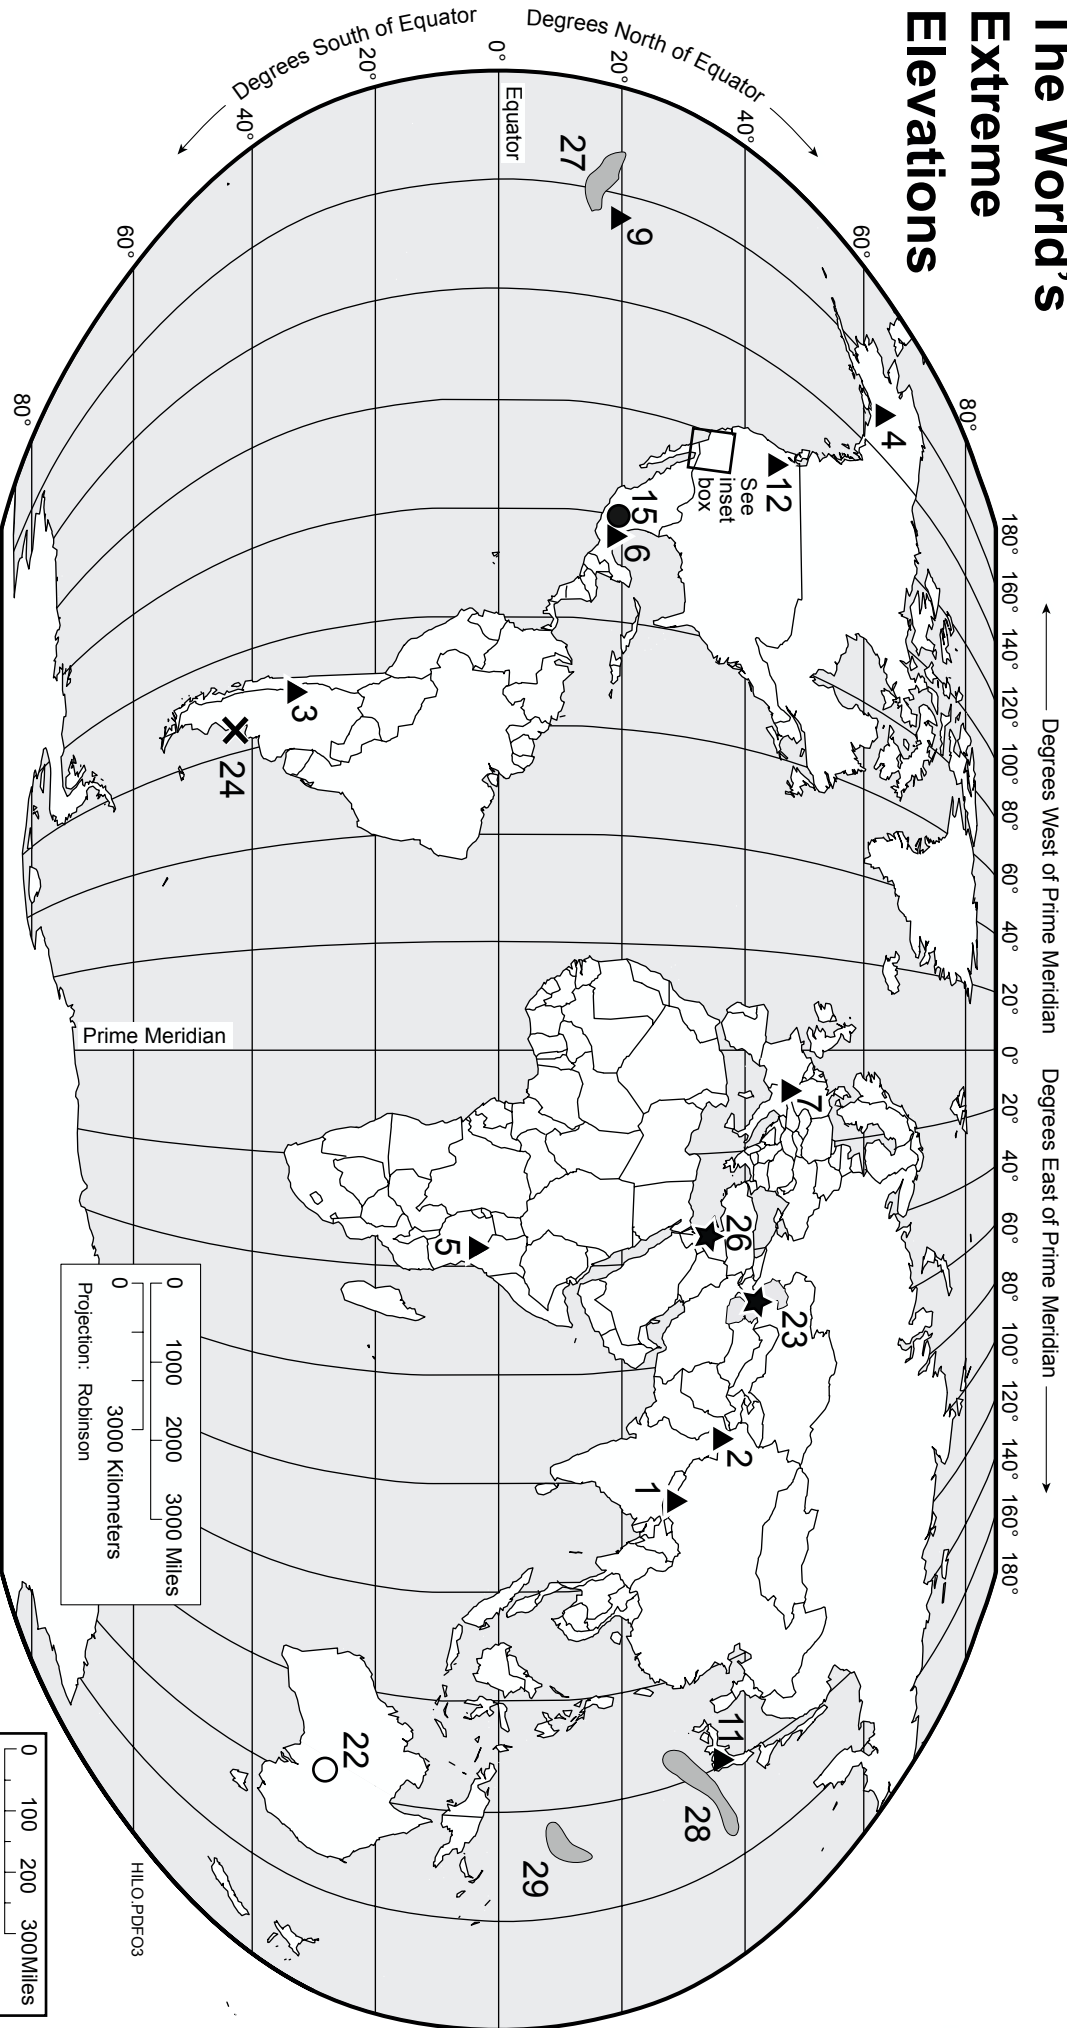

# The World's Extreme Elevations

- |                                |   |
|--------------------------------|---|
| 1 - Mt. Everest 29,028ft.      | 16 - Grand Canyon Village 6,880ft.                    |
| 2 - K2 28,251ft.               | 17 - Superstition Mountain 5,057ft.                   |
| 3 - Aconcagua 23,034ft.        | 18 - South Mountain 2,690ft.                          |
| 4 - Mt. McKinley 20,320ft.     | 19 - Grand Canyon Phantom Ranch 2,500ft.              |
| 5 - Mt. Kilimanjaro 19,335ft.  | 20 - Sun Devil Stadium 1,150ft.                       |
| 6 - Popocatepetl 17,887ft.     | 21 - Ocean Beaches 0ft.                               |
| 7 - Matterhorn 14,690ft.       | 22 - Lake Eyre -38ft.                                 |
| 8 - Mt. Whitney 14,494ft.      | 23 - Caspian Sea -92ft.                               |
| 9 - Mauna Loa 13,677ft.        | 24 - Peninsula Valdes -181ft.                         |
| 10 - Humphreys Peak 12,633ft.  | 25 - Badwater in Deathvalley -282ft.                  |
| 11 - Mt. Fuji 12,389ft.        | 26 - Dead Sea -1,312ft.                               |
| 12 - Mt. Hood 11,239ft.        | 27 - Ocean Floor next to Hawaii Big Island -26,250ft. |
| 13 - Telescope Peak 11,049 ft. | 28 - Japan Trench -28,000ft.                          |
| 14 - Four Peaks 7,657ft.       | 29 - Challenger Deep in Marianas Trench -35,810ft.    |
| 15 - Mexico City 7,328ft.      |   |

- |                     |
|---------------------|
| ▲ Mountain          |
| ● City              |
| ○ Lake              |
| ⊗ Land area         |
| ⊙ Point of interest |
| ★ Sea               |
| ☾ Ocean trench      |

Projection: Robinson