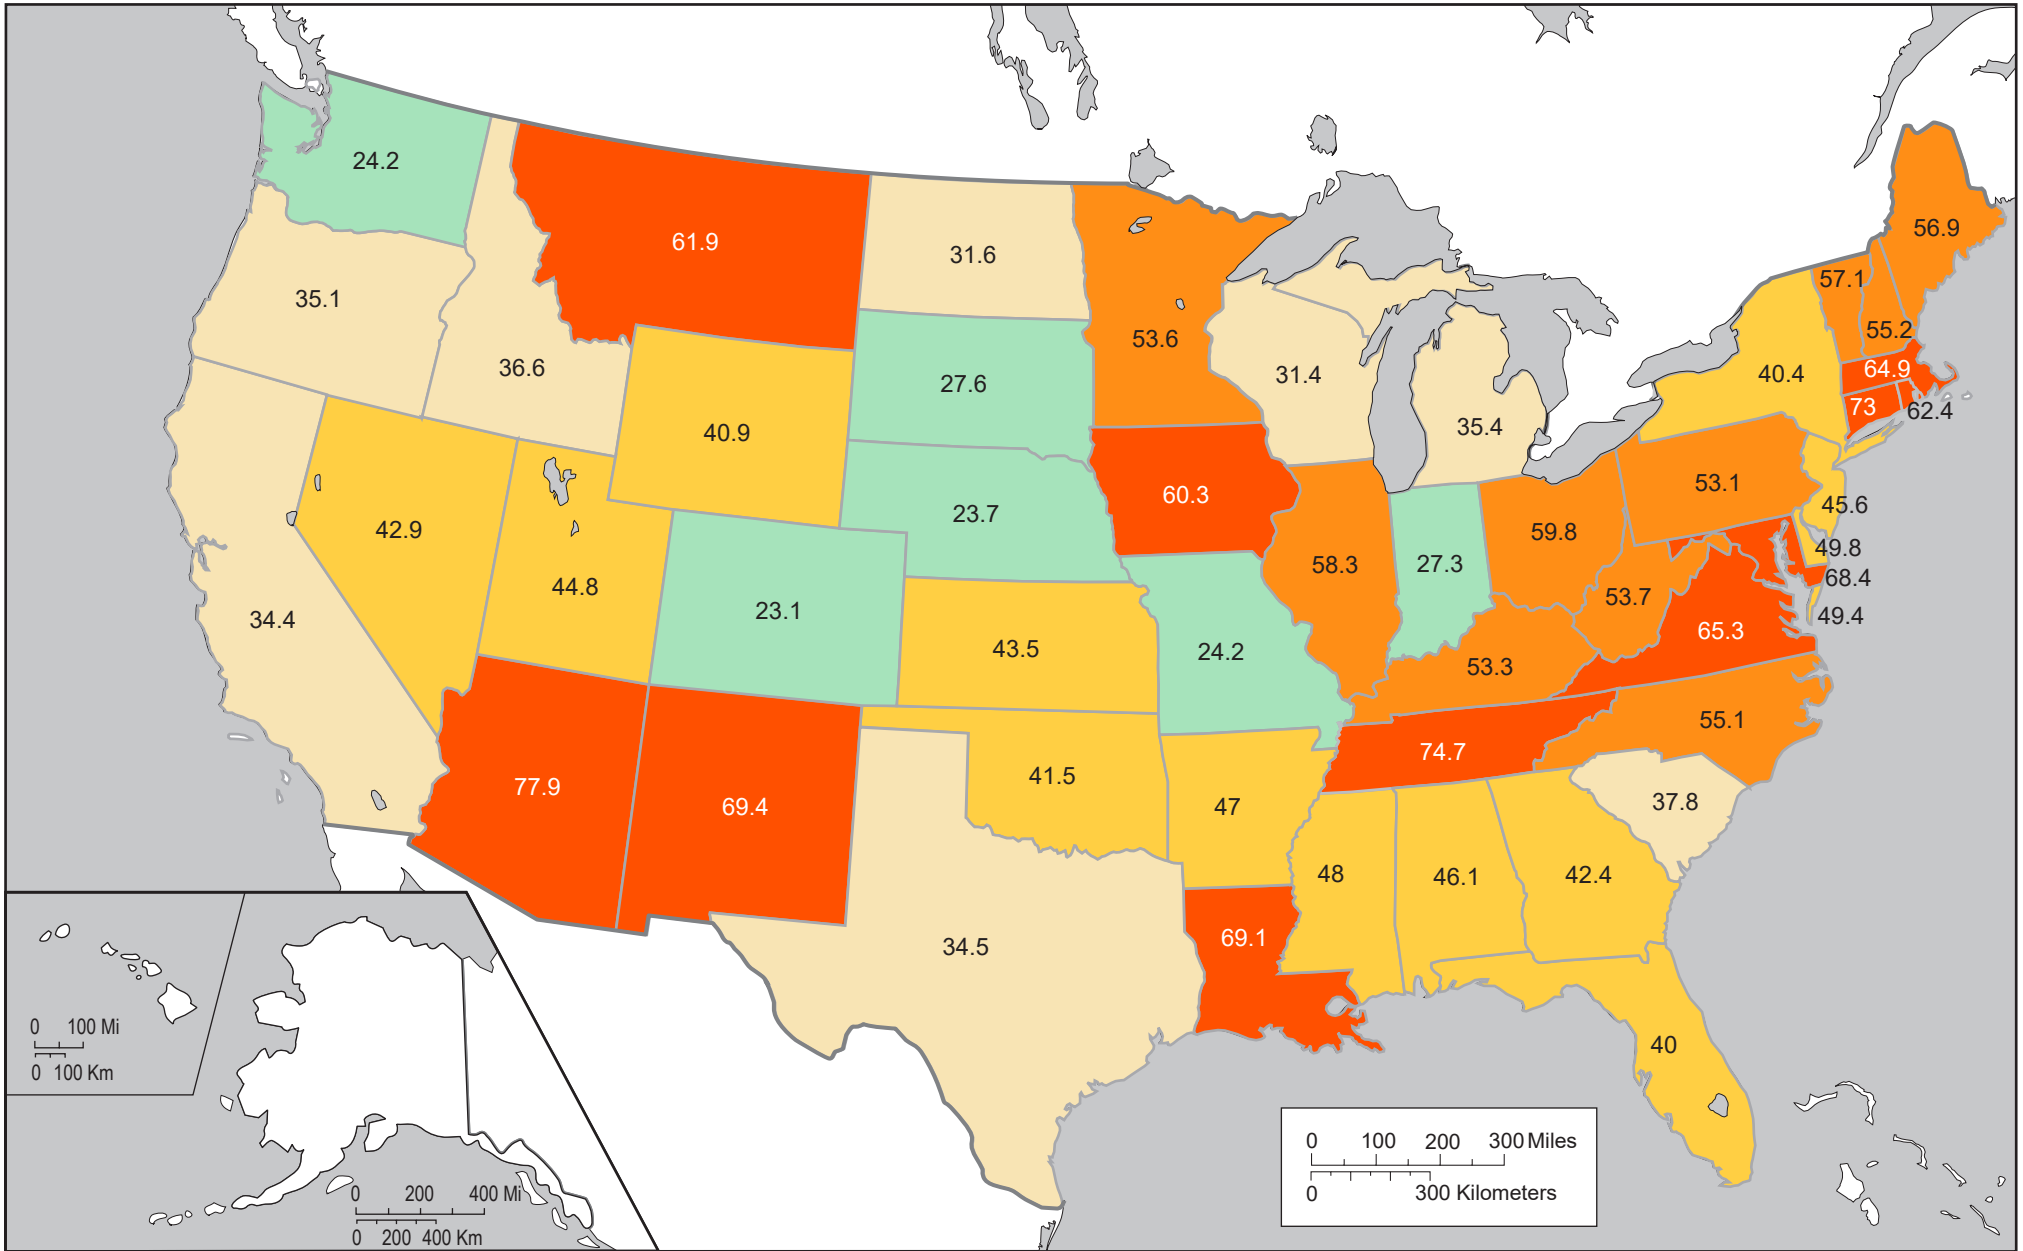

Bee Loss in the United States, 2017-2018

Courtesy: Arizona Geographic Alliance
<http://geoalliance.asu.edu>
 School of Geographical Sciences and Urban Planning
 Arizona State University
 Becky L. Eden