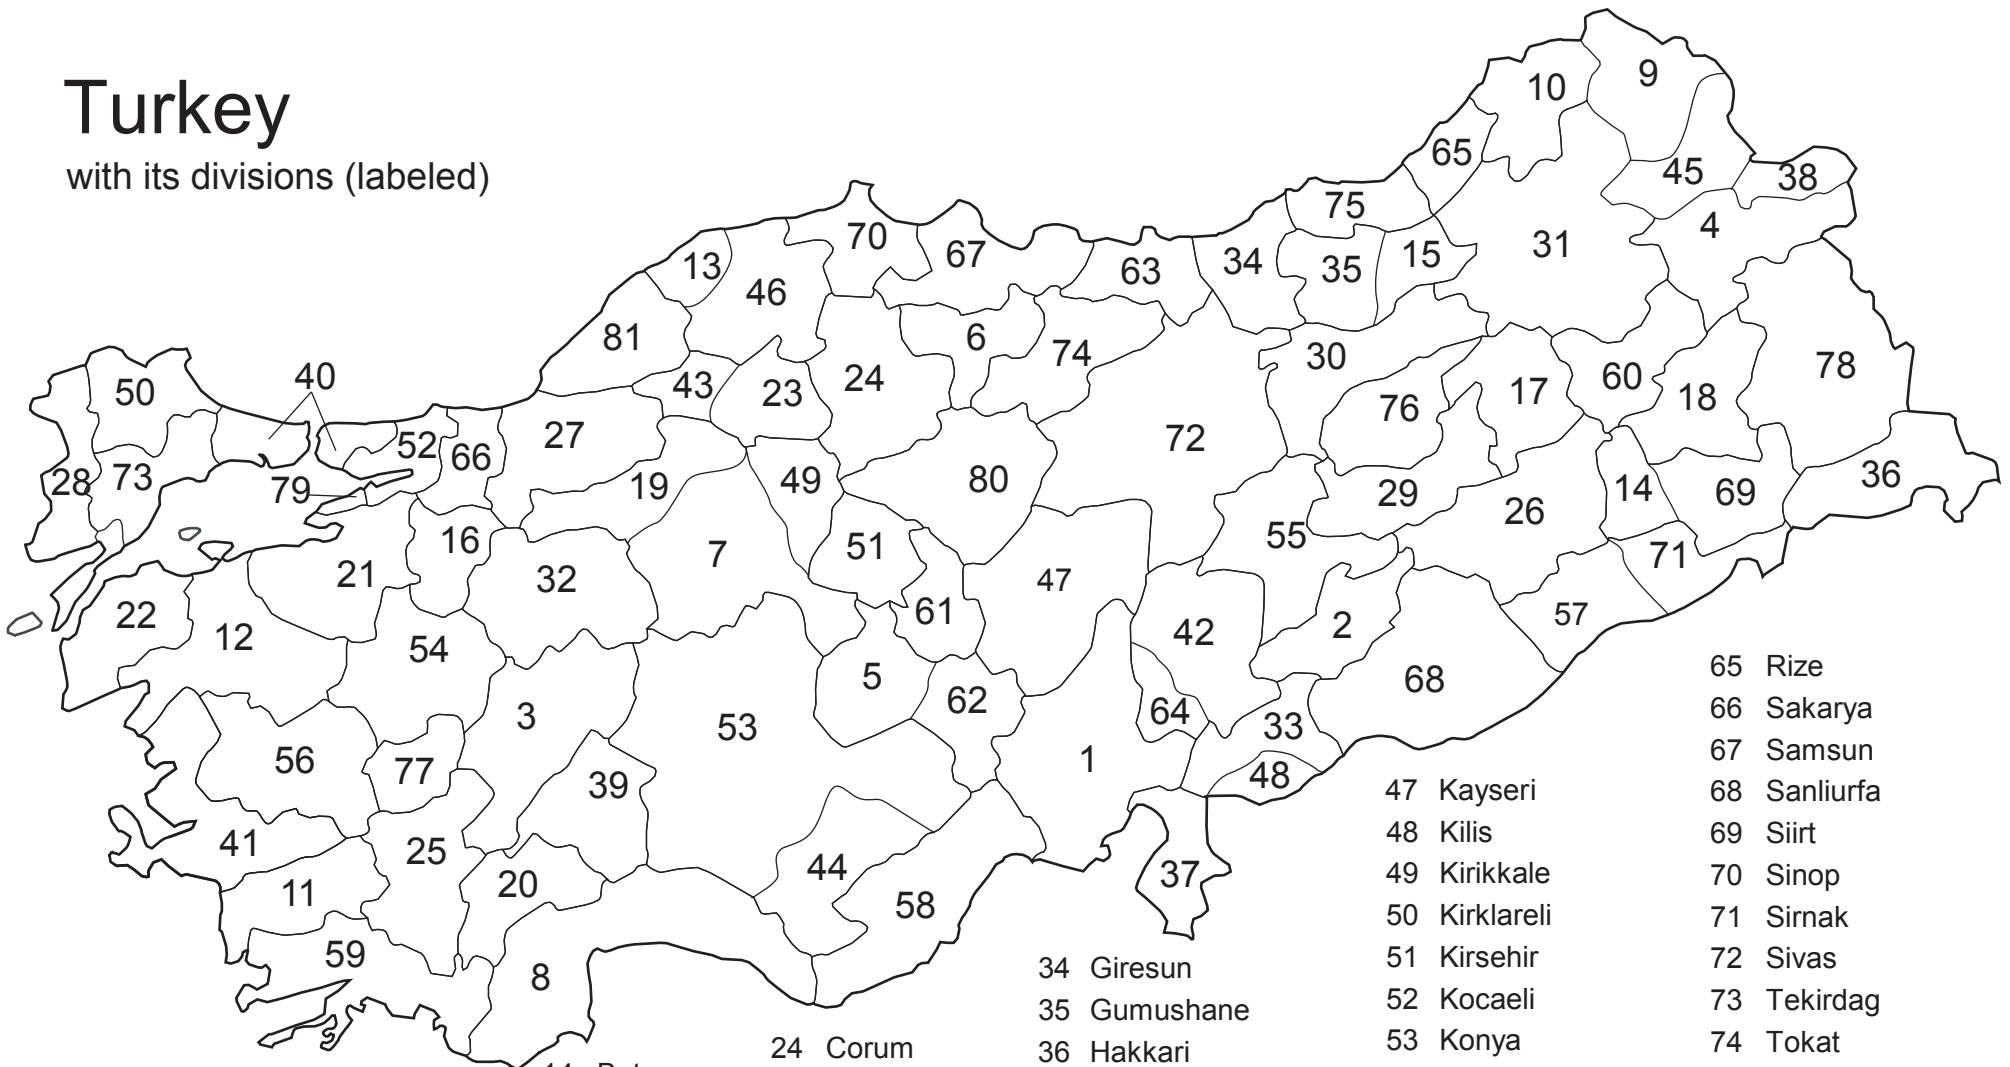

Turkey

National Council for Geographic Education
206-A Martin Hall
Jacksonville State University
700 Pelham Road North
Jacksonville, AL 36265-1602

Turkey (unlabeled) with its provinces

National Council for Geographic Education
206-A Martin Hall
Jacksonville State University
700 Pelham Road North
Jacksonville, AL 36265-1602

Turkey

with its divisions (labeled)

PROVINCES

- | | | | | |
|------------|--------------|---------------|---------------|--------------|
| 1 Adana | 8 Antalya | 24 Corum | 47 Kayseri | 65 Rize |
| 2 Adiyaman | 9 Ardahan | 25 Denizli | 48 Kilis | 66 Sakarya |
| 3 Afyon | 10 Artvin | 26 Diyarbakir | 49 Kirikkale | 67 Samsun |
| 4 Agri | 11 Aydin | 27 Duzce | 50 Kirklareli | 68 Sanliurfa |
| 5 Aksaray | 12 Balikesir | 28 Edirne | 51 Kirsehir | 69 Siirt |
| 6 Amasya | 13 Bartin | 29 Elazig | 52 Kocaeli | 70 Sinop |
| 7 Ankara | 14 Batman | 30 Erzincan | 53 Konya | 71 Sirnak |
| | 15 Bayburt | 31 Erzurum | 54 Kutahya | 72 Sivas |
| | 16 Bilecik | 32 Eskisehir | 55 Malatya | 73 Tekirdag |
| | 17 Bingol | 33 Gaziantep | 56 Manisa | 74 Tokat |
| | 18 Bitlis | | 57 Mardin | 75 Trabzon |
| | 19 Bolu | | 58 Mersin | 76 Tunceli |
| | 20 Burdur | | 59 Mugla | 77 Usak |
| | 21 Bursa | | 60 Mus | 78 Van |
| | 22 Canakkale | | 61 Nevsehir | 79 Yalova |
| | 23 Cankiri | | 62 Nigde | 80 Yozgat |
| | | | 63 Ordu | 81 Zonguldak |
| | | | 64 Osmaniye | |