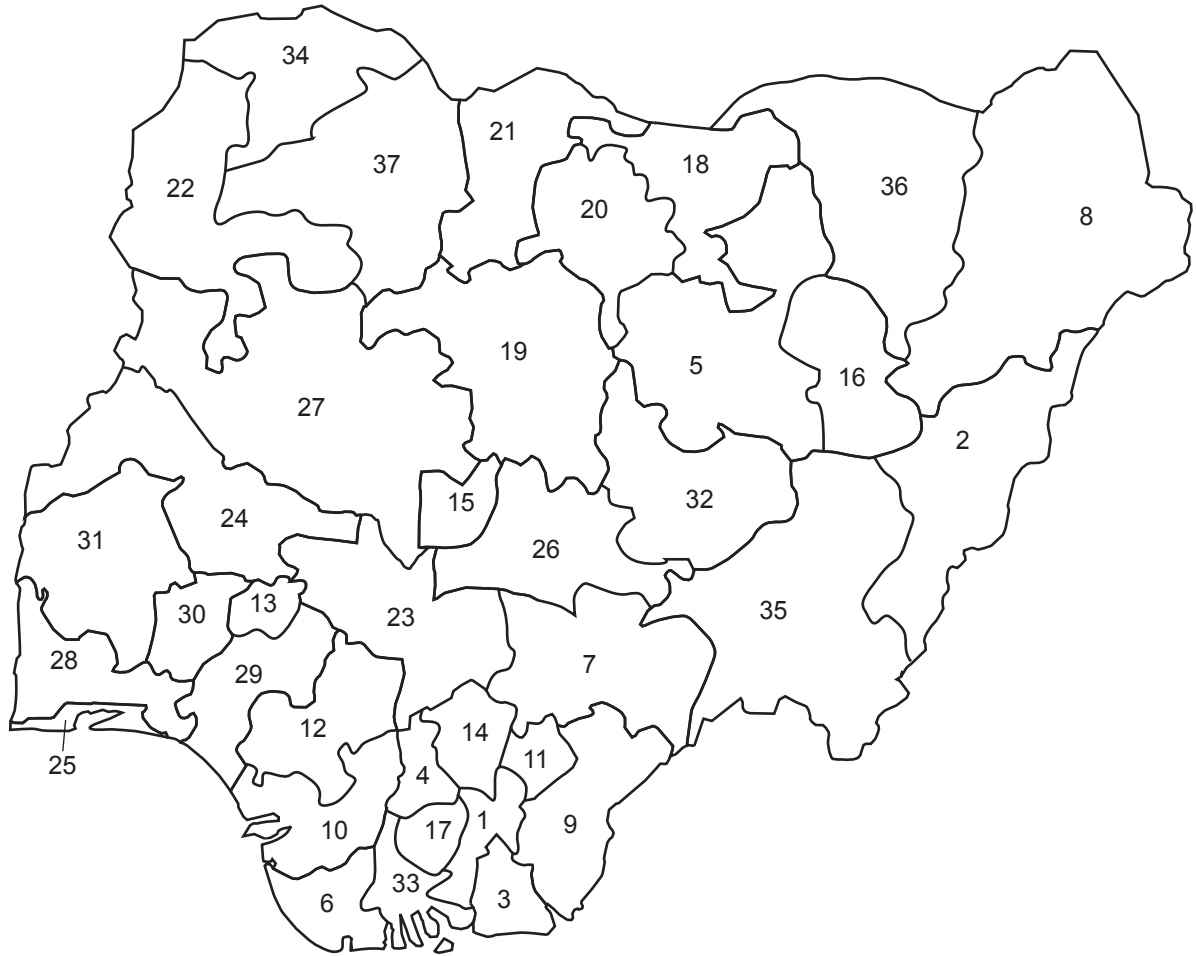

Nigeria with surrounding countries and major rivers

206-A Martin Hall
Jacksonville State University
700 Pelham Road North
Jacksonville, AL 36265-1602

Nigeria (unlabeled) with its states

National Council for Geographic Education
206-A Martin Hall
Jacksonville State University
700 Pelham Road North
Jacksonville, AL 36265-1602

Nigeria_political.PDF04

Nigeria

with its divisions (labeled)

NIGERIAN STATES

1 Abia	13 Ekiti	25 Lagos
2 Adamawa	14 Enugu	26 Nassarawa
3 Akwa Ibom	15 Federal Capital Territory	27 Niger
4 Anambra	16 Gombe	28 Ogun
5 Bauchi	17 Imo	29 Ondo
6 Bayelsa	18 Jigawa	30 Osun
7 Benue	19 Kaduna	31 Oyo
8 Borno	20 Kano	32 Plateau
9 Cross River	21 Katsina	33 Rivers
10 Delta	22 Kebbi	34 Sokoto
11 Ebonyi	23 Kogi	35 Taraba
12 Edo	24 Kwara	36 Yobe
		37 Zamfara