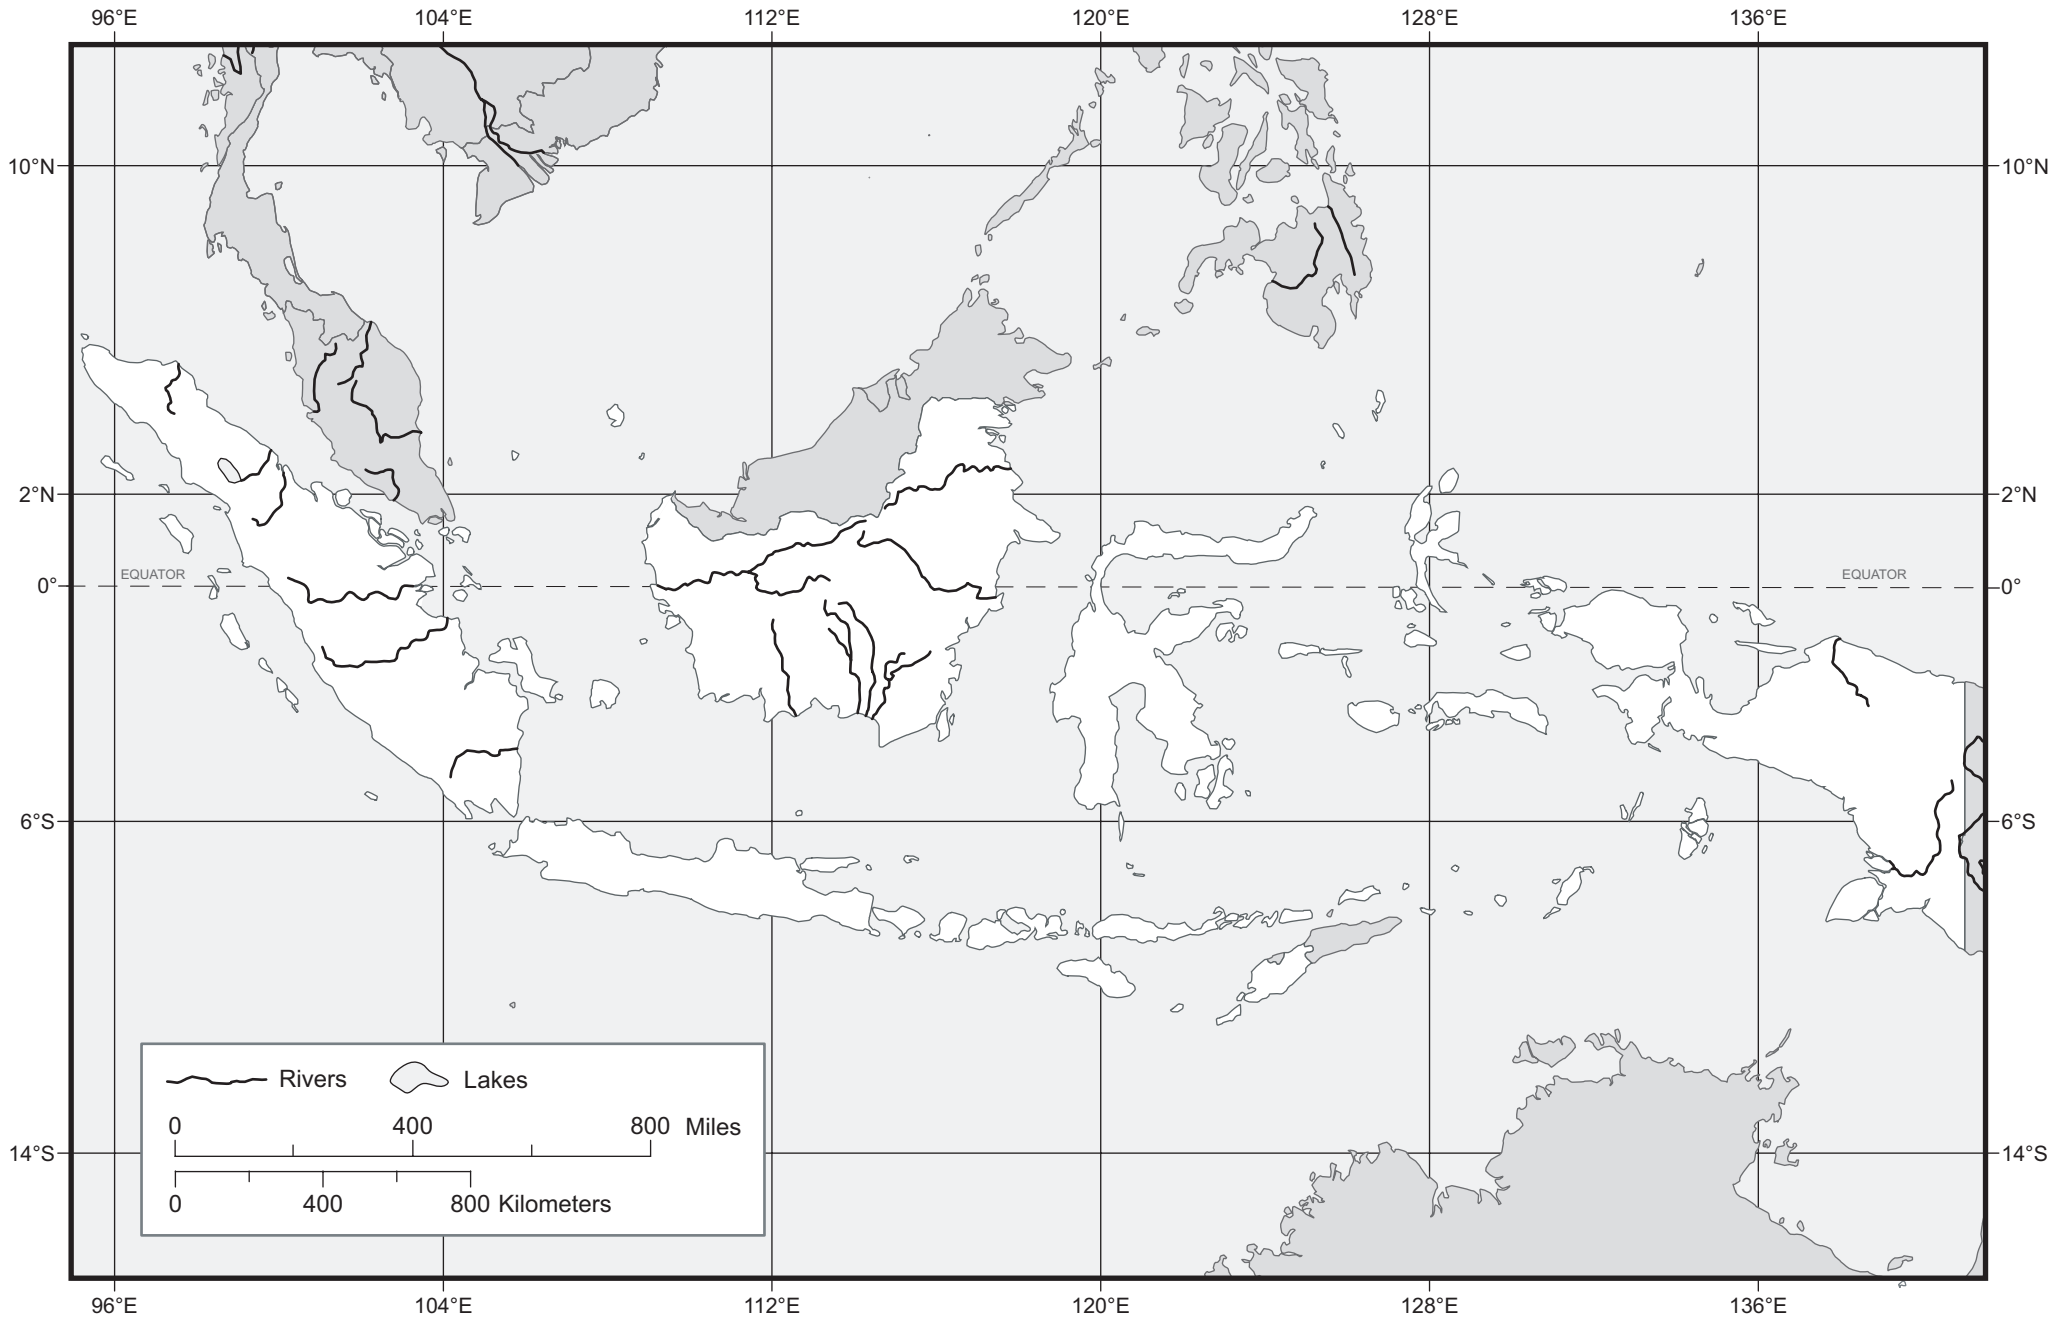

Indonesia

National Council for Geographic Education

206-A Martin Hall
Jacksonville State University
700 Pelham Road North
Jacksonville, AL 36265-1602

Indonesia (unlabeled) with its provinces

National Council for Geographic Education
206-A Martin Hall
Jacksonville State University
700 Pelham Road North
Jacksonville, AL 36265-1602

Indonesia

with its divisions (labeled)

PROVINCES

- | | | | |
|----|---------------------------|----|---------------------|
| 1 | Aceh | 16 | Lampung |
| 2 | Bali | 17 | Maluku |
| 3 | Banten | 18 | Maluku Utara |
| 4 | Bengkulu | 19 | Nusa Tenggara Barat |
| 5 | Gorontalo | 20 | Nusa Tenggara Timur |
| 6 | Jakarta Raya | 21 | Papua |
| 7 | Jambi | 22 | Riau |
| 8 | Jawa Barat | 23 | Sulawesi Selatan |
| 9 | Jawa Tengah | 24 | Sulawesi Tengah |
| 10 | Jawa Timur | 25 | Sulawesi Tenggara |
| 11 | Kalimantan Barat | 26 | Sulawesi Utara |
| 12 | Kalimantan Selatan | 27 | Sumatera Barat |
| 13 | Kalimantan Tengah | 28 | Sumatera Selatan |
| 14 | Kalimantan Timur | 29 | Sumatera Utara |
| 15 | Kepulauan Bangka Belitung | 30 | Yogyakarta |