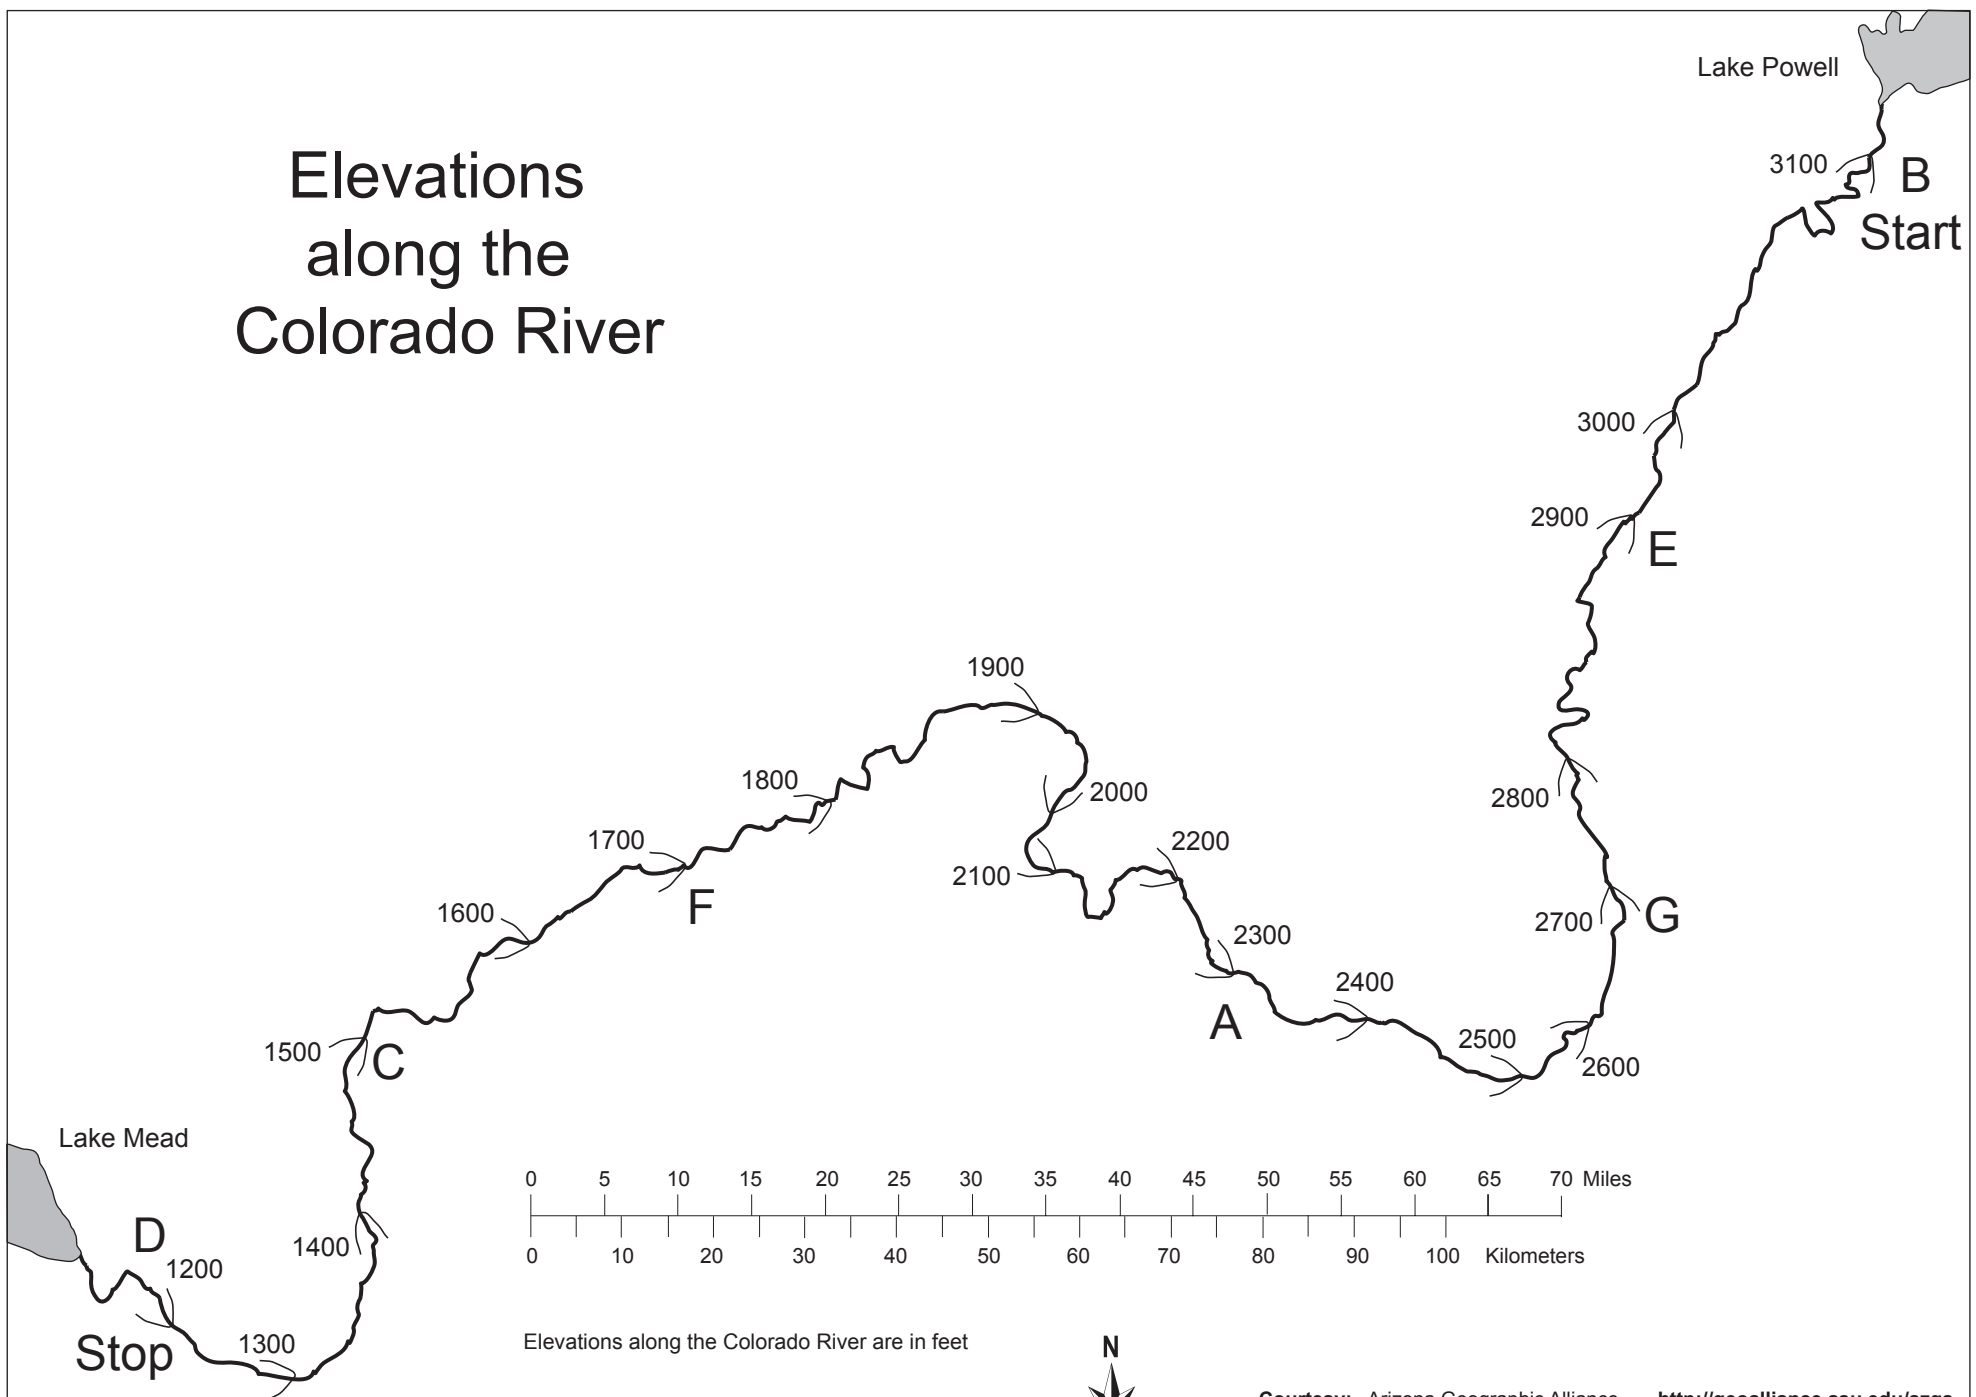

Elevations along the Colorado River

Elevations along the Colorado River are in feet

Courtesy: Arizona Geographic Alliance <http://geoalliance.asu.edu/azga>
 School of Geographical Sciences and Urban Planning
 Arizona State University
 Cartographer Susan Westhouse Colorado_River2.PDF

Projection: UTM Zone 12, State Plane NAD 83