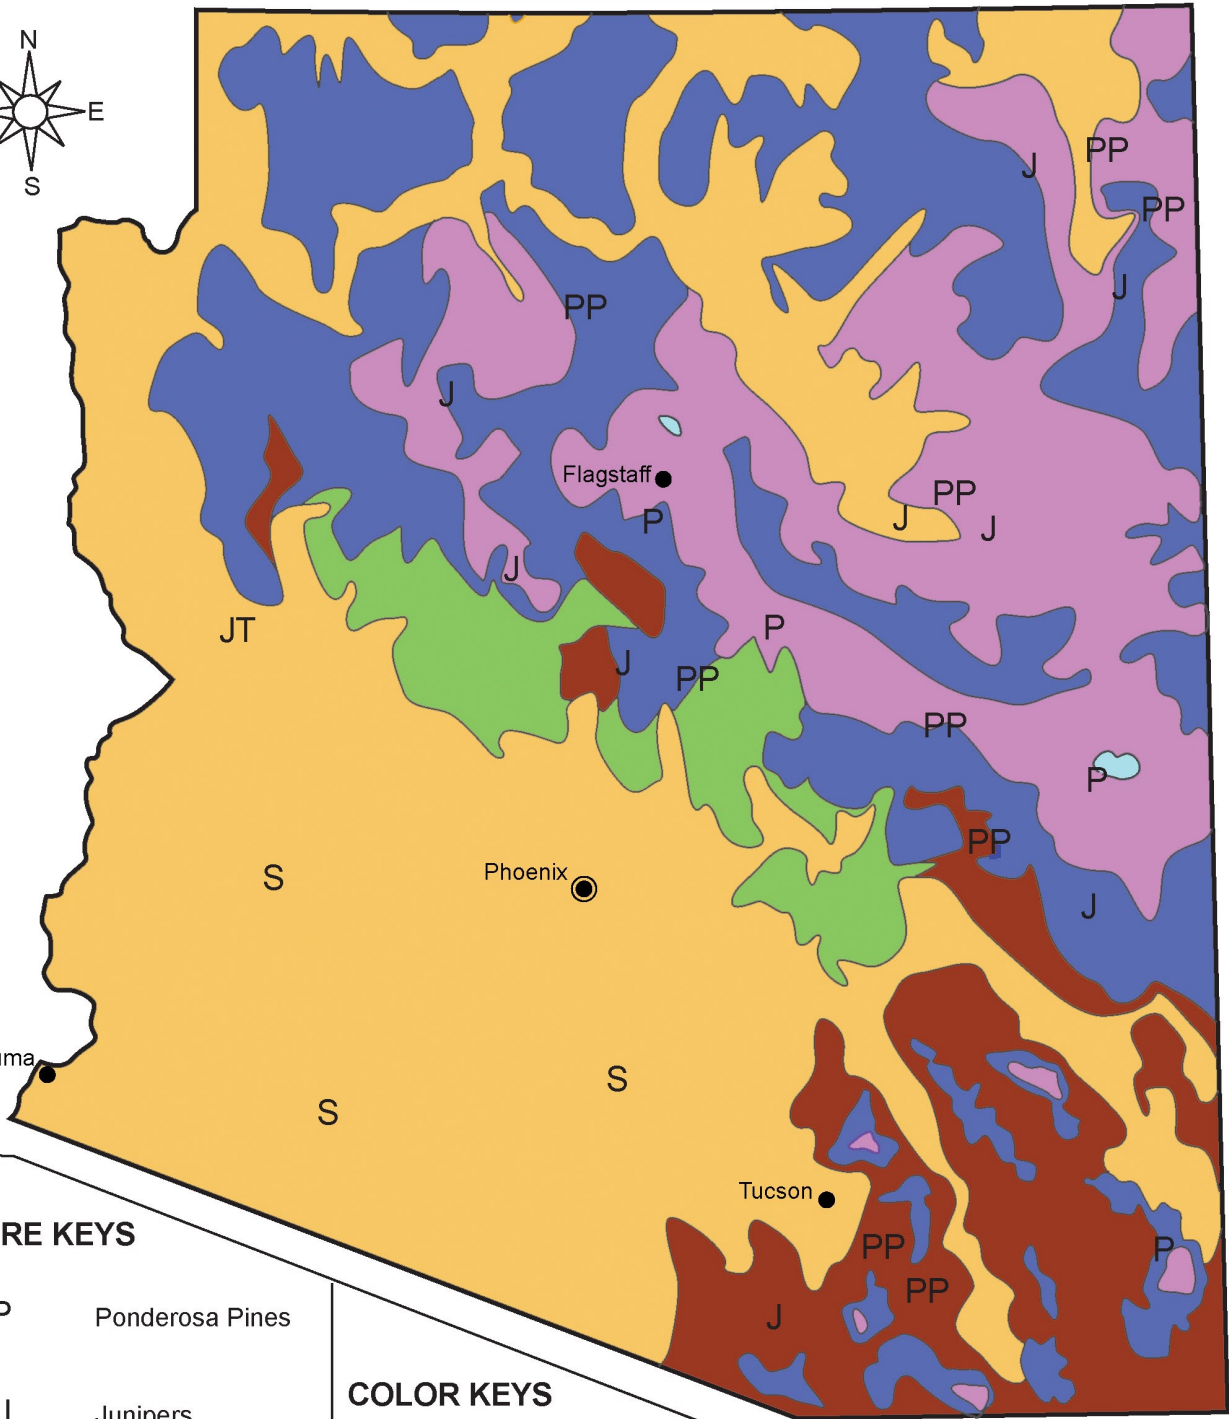

Arizona's Biomes

AZ_biomes_key.pdf04

PICTURE KEYS

- P Ponderosa Pines
- J Junipers
- PP Pinyon Pines
- JT Joshua Trees
- S Saguaros

COLOR KEYS

-  Tundra
-  Forests
-  Woodland
-  Chaparral
-  Desert Grasslands
-  Desert