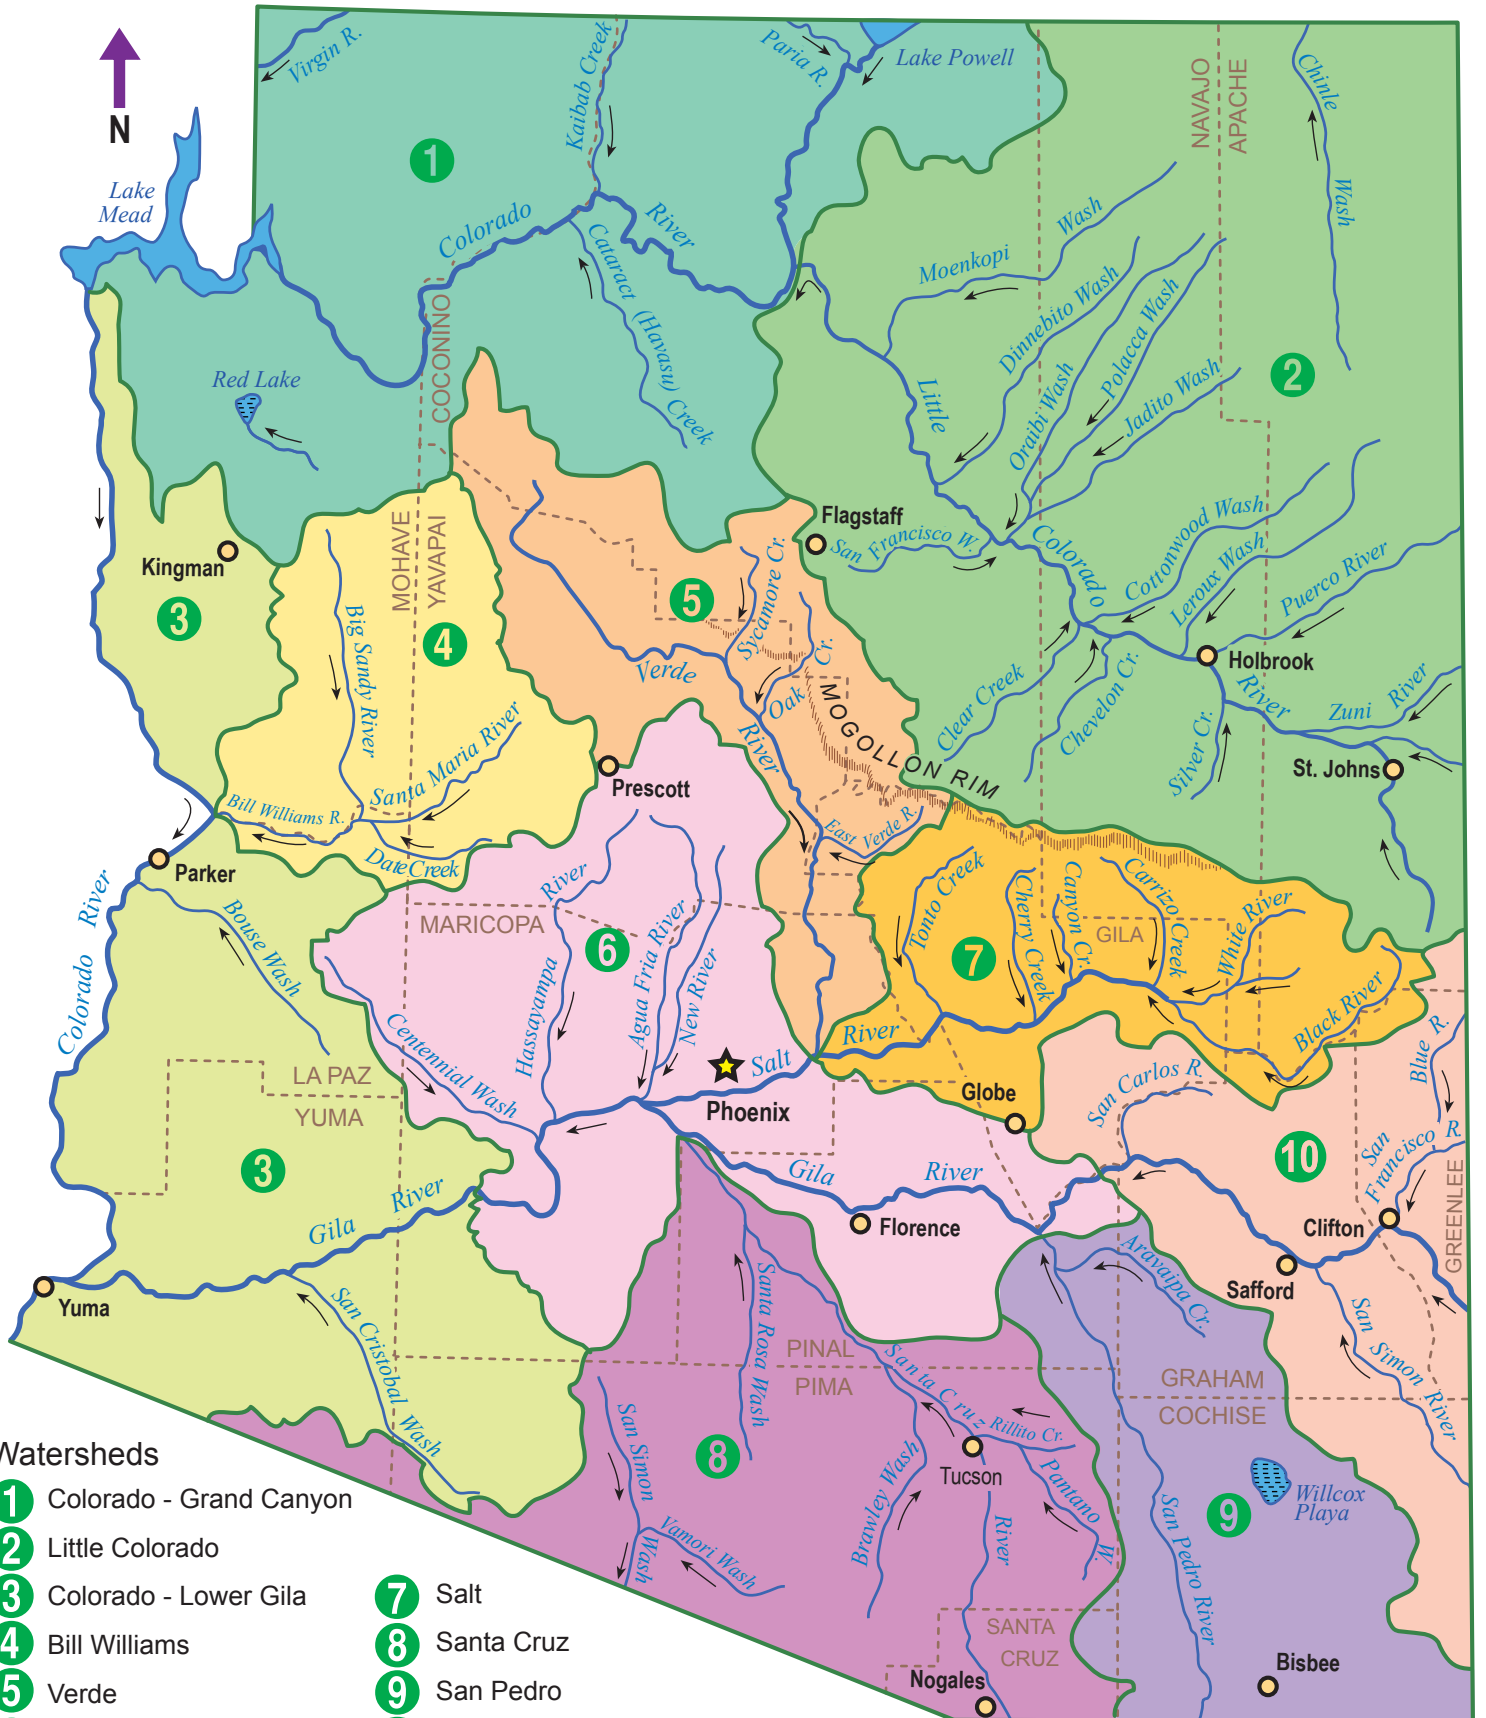

Arizona's Watersheds

Watersheds

- 1** Colorado - Grand Canyon
- 2** Little Colorado
- 3** Colorado - Lower Gila
- 4** Bill Williams
- 5** Verde
- 6** Middle Gila
- 7** Salt
- 8** Santa Cruz
- 9** San Pedro
- 10** Upper Gila

- Direction of river's flow
- Dry lake
- Cliff