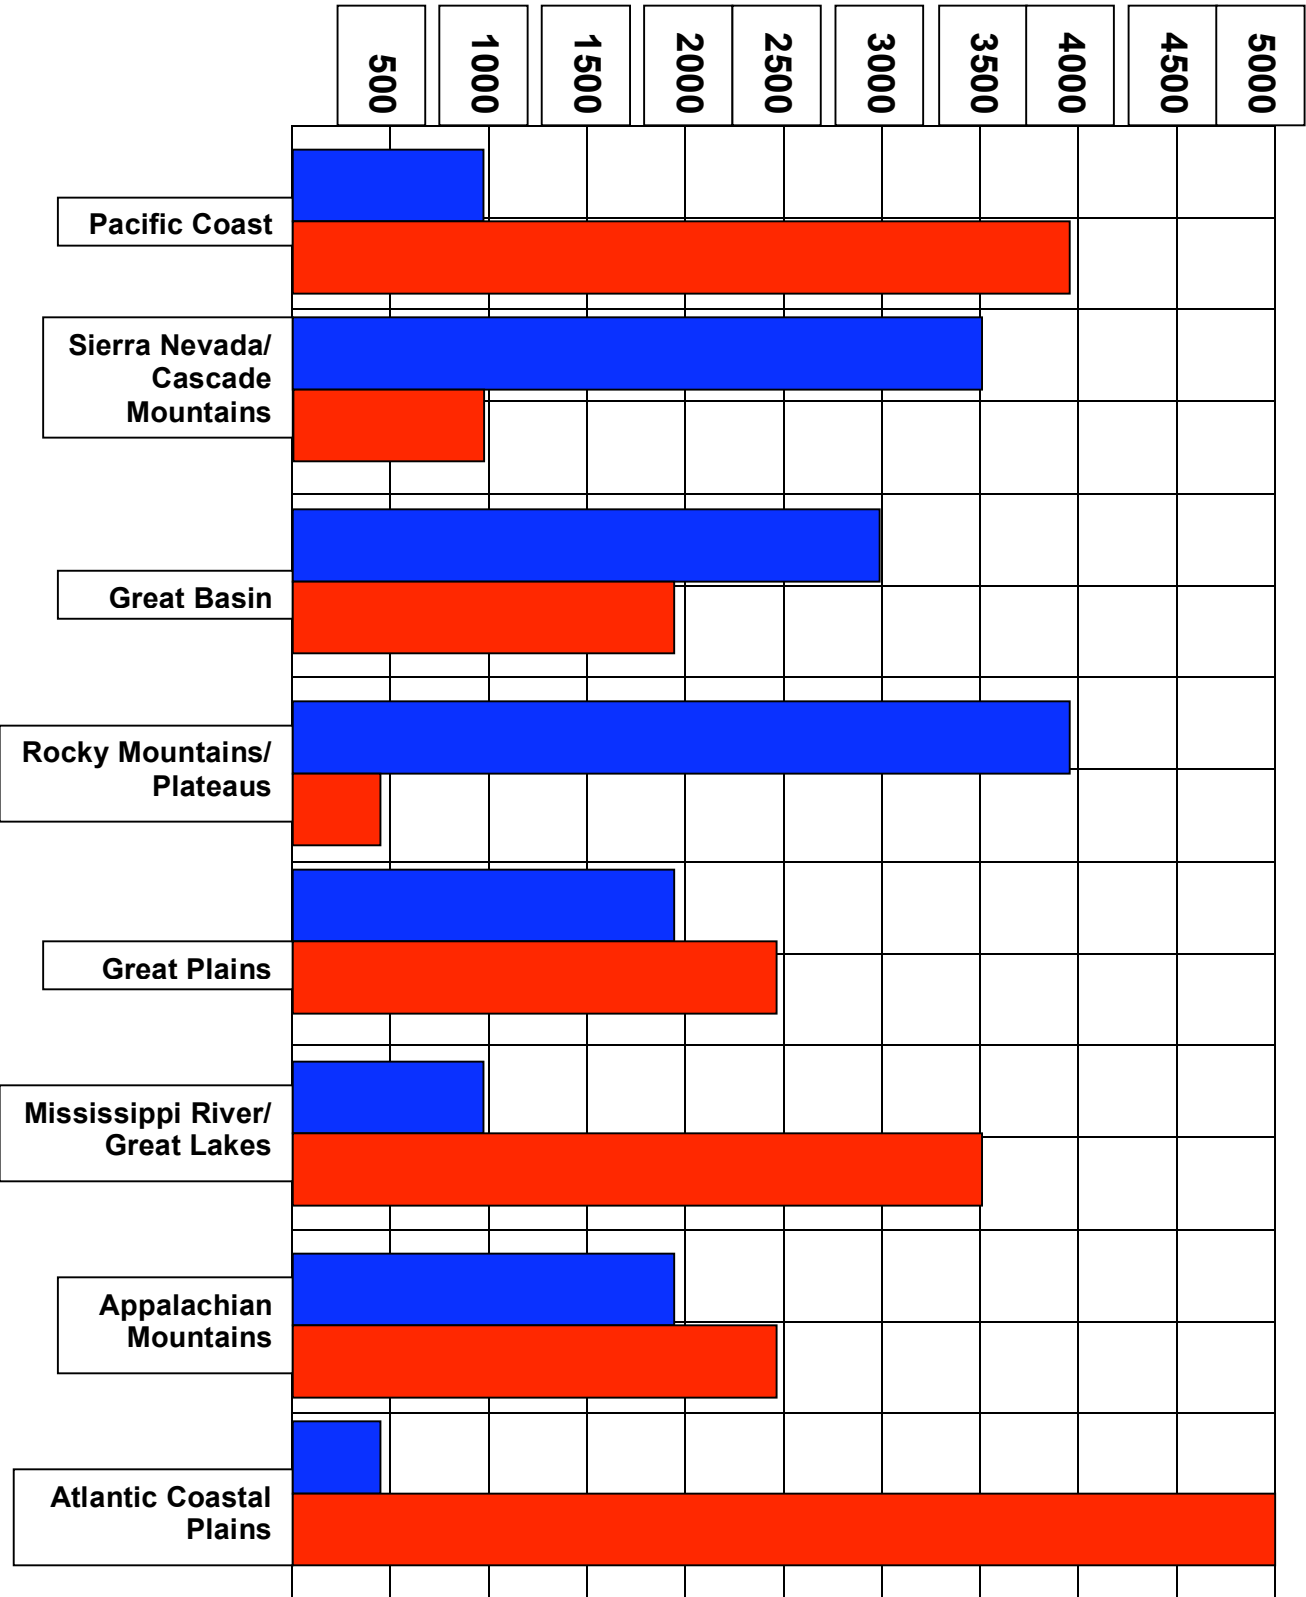

Comparing U.S. Elevation to the Population Density

**Color Key**

**Average Elevation**  
(Feet above sea level)

**Average Population Density**  
(people per square mile)