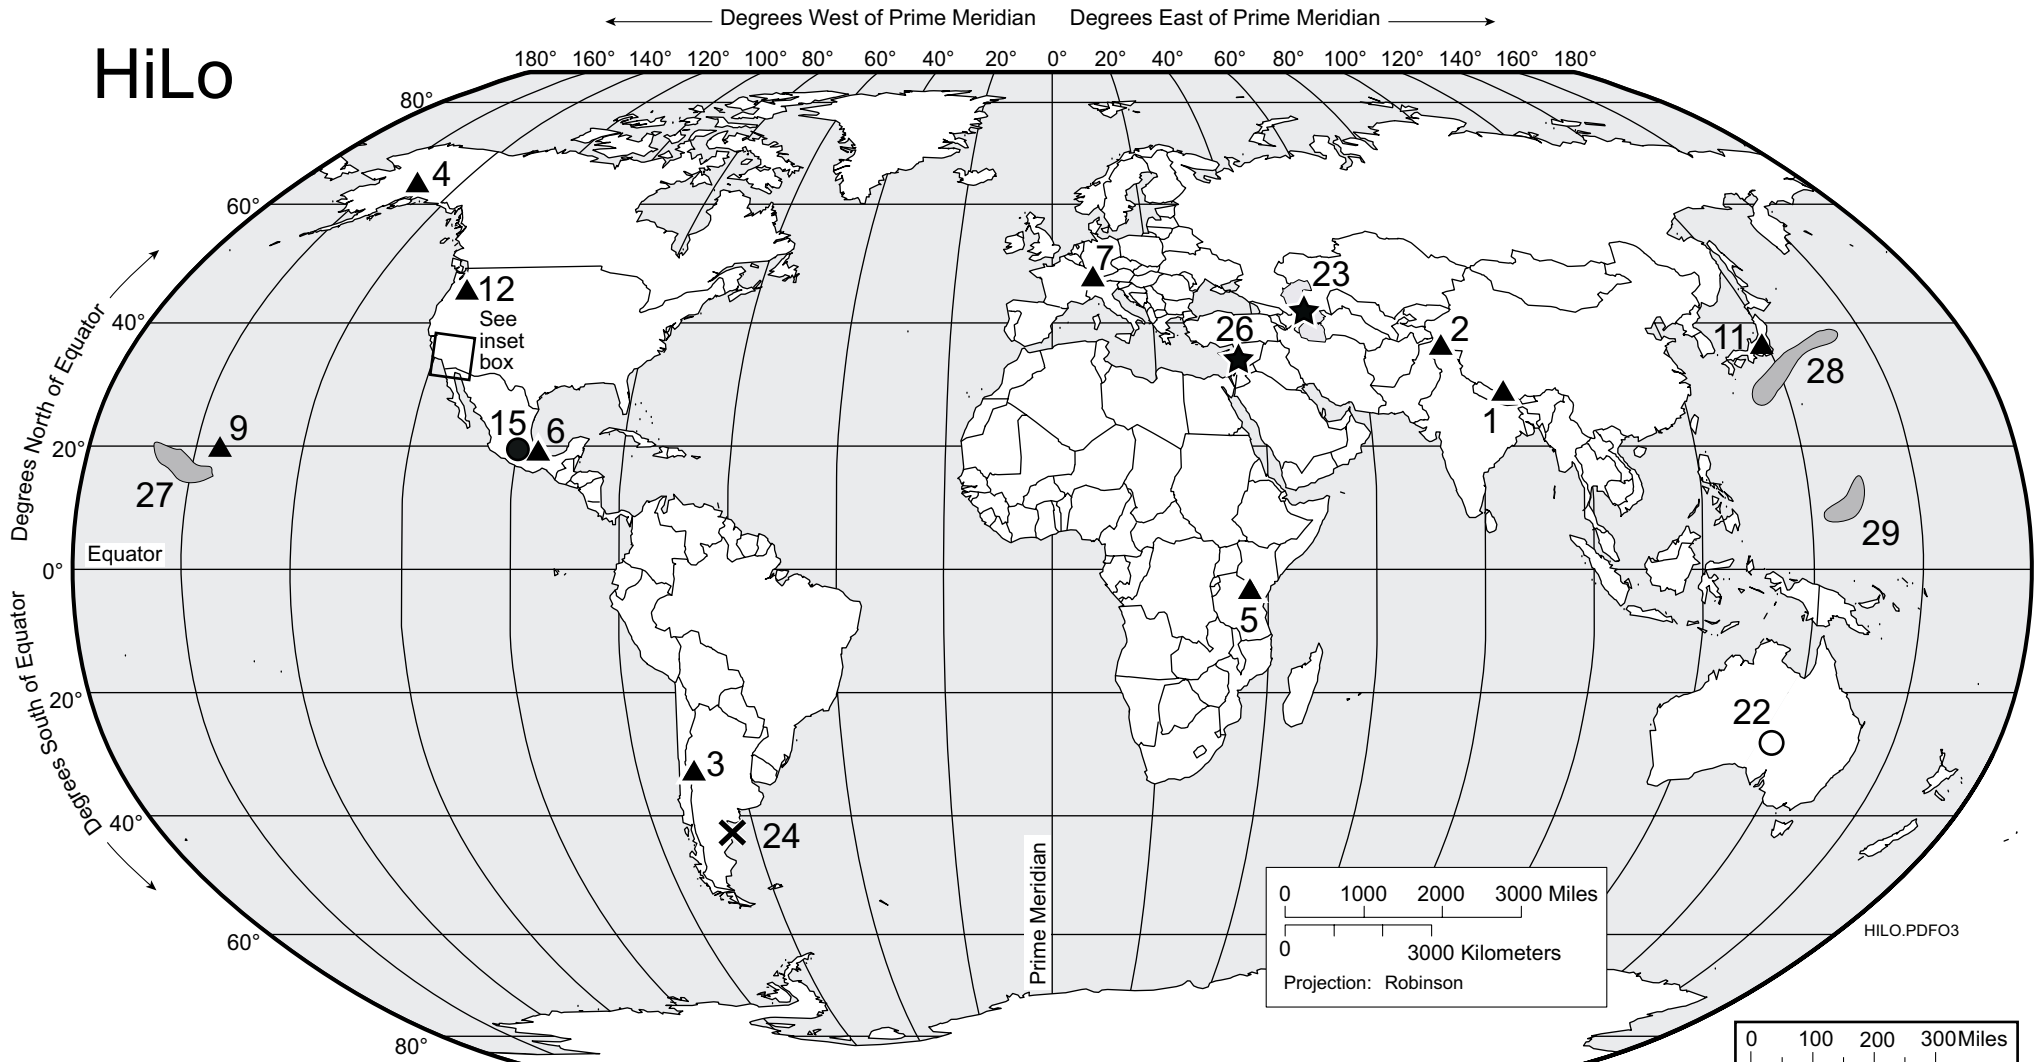

# HiLo

- |                                |   |
|--------------------------------|---|
| 1 - Mt. Everest 29,028ft.      | 16 - Grand Canyon Village 6,880ft.                    |
| 2 - K2 28,251ft.               | 17 - Superstition Mountain 5,057ft.                   |
| 3 - Aconcagua 23,034ft.        | 18 - South Mountain 2,690ft.                          |
| 4 - Mt. McKinley 20,320ft.     | 19 - Grand Canyon Phantom Ranch 2,500ft.              |
| 5 - Mt. Kilimanjaro 19,335ft.  | 20 - Sun Devil Stadium 1,150ft.                       |
| 6 - Popocatepetl 17,887ft.     | 21 - Ocean Beaches 0ft.                               |
| 7 - Matterhorn 14,690ft.       | 22 - Lake Eyre -38ft.                                 |
| 8 - Mt. Whitney 14,494ft.      | 23 - Caspian Sea -92ft.                               |
| 9 - Mauna Loa 13,677ft.        | 24 - Peninsula Valdes -181ft.                         |
| 10 - Humphreys Peak 12,633ft.  | 25 - Badwater in Deathvalley -282ft.                  |
| 11 - Mt. Fuji 12,389ft.        | 26 - Dead Sea -1,312ft.                               |
| 12 - Mt. Hood 11,239ft.        | 27 - Ocean Floor next to Hawaii Big Island -26,250ft. |
| 13 - Telescope Peak 11,049 ft. | 28 - Japan Trench -28,000ft.                          |
| 14 - Four Peaks 7,657ft.       | 29 - Challenger Deep in Marianas Trench -35,810ft.    |
| 15 - Mexico City 7,328ft.      |   |

- ▲ Mountain
- City
- Lake
- ⊗ Land area
- ⊙ Point of interest
- ★ Sea
- ☾ Ocean trench