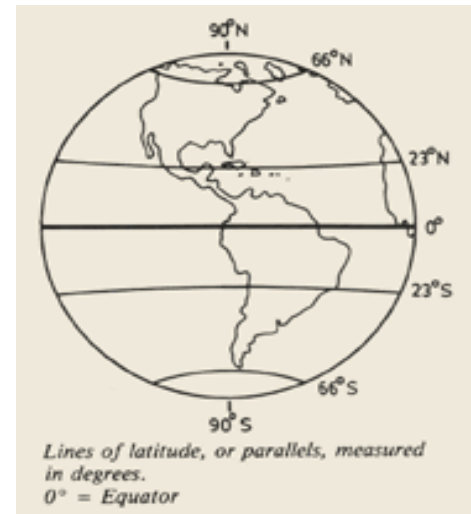

**longitude**-lines on a map that show how far you are from the Prime Meridian

[http://teachers.henrico.k12.va.us/freeman/jkciokan/Larkins/World%20Geography%20Practice%20Test\\_files/](http://teachers.henrico.k12.va.us/freeman/jkciokan/Larkins/World%20Geography%20Practice%20Test_files/)

**compass rose**-shows you the directions on a map

<https://www.amazon.com/Thirstystone-Compass-Rose-Wall-20-Inch/dp/B002VUY0SU>

**latitude**-line on a map that show how far you are from the Equator

*Lines of latitude, or parallels, measured in degrees.  
0° = Equator*