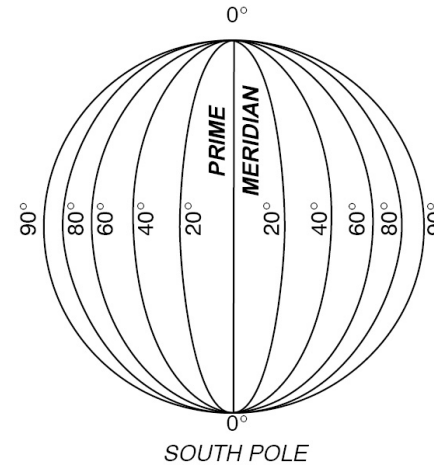

**longitude**-lines on a map that show how far you are from the Prime Meridian

[http://teachers.henrico.k12.va.us/freeman/jkciokan/Larkins/World%20Geography%20Practice%20Test\\_files/](http://teachers.henrico.k12.va.us/freeman/jkciokan/Larkins/World%20Geography%20Practice%20Test_files/)

**compass rose**-shows you the directions on a map

<https://www.amazon.com/Thirstystone-Compass-Rose-Wall-20-Inch/dp/B002VUY0SU>

**latitude**-line on a map that show how far you are from the Equator

*Lines of latitude, or parallels, measured in degrees.  
0° = Equator*